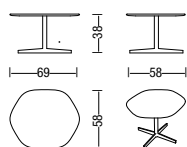

Top nishes: natural leather-covered, lacquered as available colors or marble.

FLT6A

Tavolino esagonale Alto 69x58 cm
Exagonal High side table 69x58 cm

FLT6ALX

Tavolino esagonale Alto 69x58 cm
con luce e ricarica USB
Exagonal High side table 69x58 cm
with light and USB charging

FLT6B

Tavolino esagonale Basso 69x58 cm
Exagonal Low side table 69x58 cm

Tavolino abbinabile con FLT160
Side table matchable with FLT160

FLT8

Tavolino ottagonale 92x92 cm
Octagonal coffee table 92x92 cm

FLTD