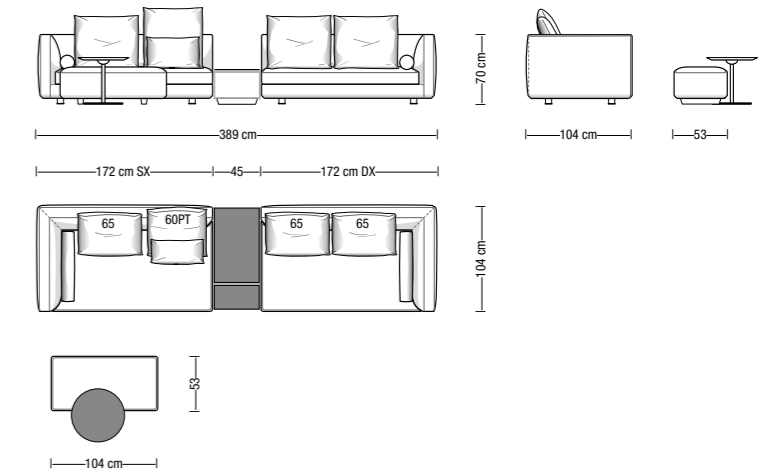

Cuscino schienale da 65 cm
Backrest cushion 65 cm

Cuscino 58x58 piuma
Cushion 58x58 feather

Cuscino schienale da 80 cm
Backrest cushion 80 cm

Poggiareni
Lumbar rest

Rullo
Bolster

Composizioni suggerite
Compositions suggested

CG1 304x104 cm + bench

CG5 374x321 cm

Composizioni suggerite
Compositions suggested

CG3 351x202 cm + bench

CG7 389x104 cm + bench

CG2 276x172 cm

CG6 306x264 cm

CG4 344x261 cm