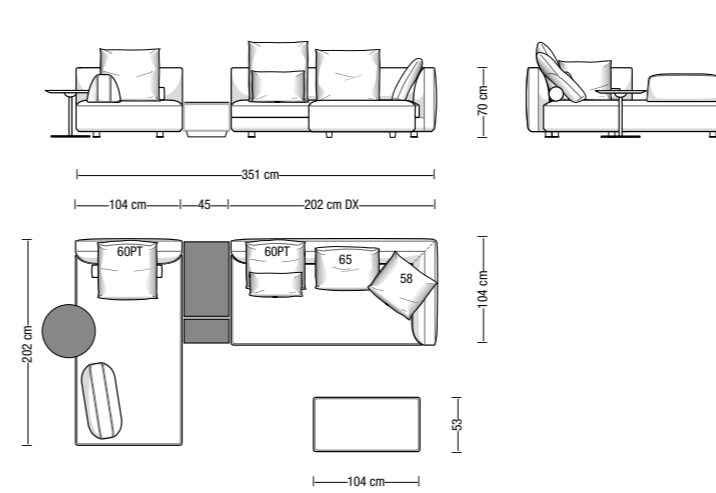

Cuscino schienale da 65 cm
Backrest cushion 65 cm

Cuscino 58x58 piuma
Cushion 58x58 feather

Cuscino schienale da 80 cm
Backrest cushion 80 cm

Poggiareni
Lumbar rest

Rullo
Bolster

Composizioni suggerite
Compositions suggested

CG1 304x104 cm + bench

CG5 374x321 cm

Composizioni suggerite
Compositions suggested

CG3 351x202 cm + bench

CG7 389x104 cm + bench

CG2 276x172 cm

CG6 306x264 cm

CG4 344x261 cm