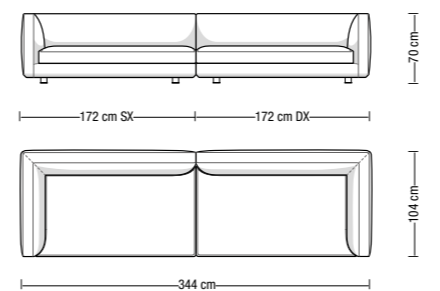

Custom-made elements are available on request. Drawings are configuration suggestions: backrests and cushions are freely combinable elements.

Divano da 196 cm
Sofa 196 cm

GL196

Divano da 226 cm
Sofa 226 cm

GL226

Divano da 262 cm
Sofa 262 cm

GL262

Divano da 344 cm (2 x 172 cm)
Sofa 344 cm (2 x 172 cm)

GL344

Divano a 1 bracciolo da 132 cm
Element with 1 armrest 132 cm

GL132S

GL132D

Divano a 1 bracciolo da 172 cm
Element with 1 armrest 172 cm

GL172S

GL172D

Divano a 1 bracciolo da 202 cm
Element with 1 armrest 202 cm

GL202S

GL202D

Divano a 1 bracciolo da 238 cm
Element with 1 armrest 238 cm