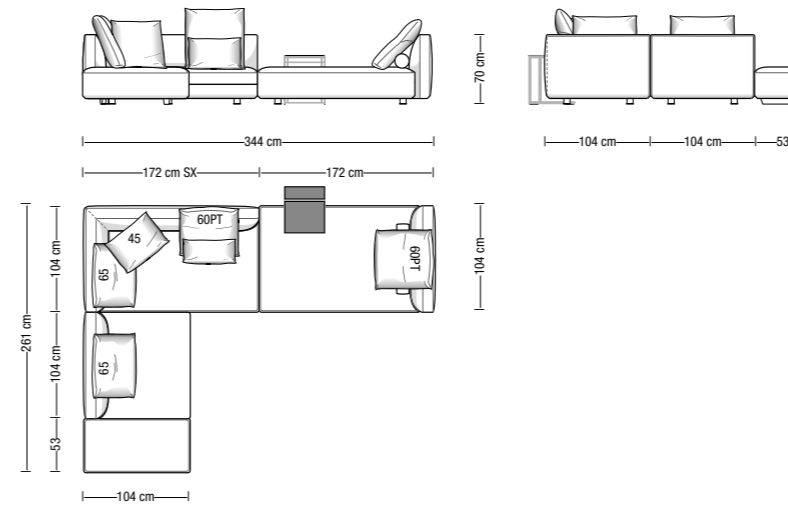

Cuscino schienale da 65 cm
Backrest cushion 65 cm

Cuscino 58x58 piuma
Cushion 58x58 feather

Cuscino schienale da 80 cm
Backrest cushion 80 cm

Poggiareni
Lumbar rest

Rullo
Bolster

Composizioni suggerite
Compositions suggested

CG1 304x104 cm + bench

CG5 374x321 cm

Composizioni suggerite
Compositions suggested

CG3 351x202 cm + bench

CG7 389x104 cm + bench

CG2 276x172 cm

CG6 306x264 cm

CG4 344x261 cm