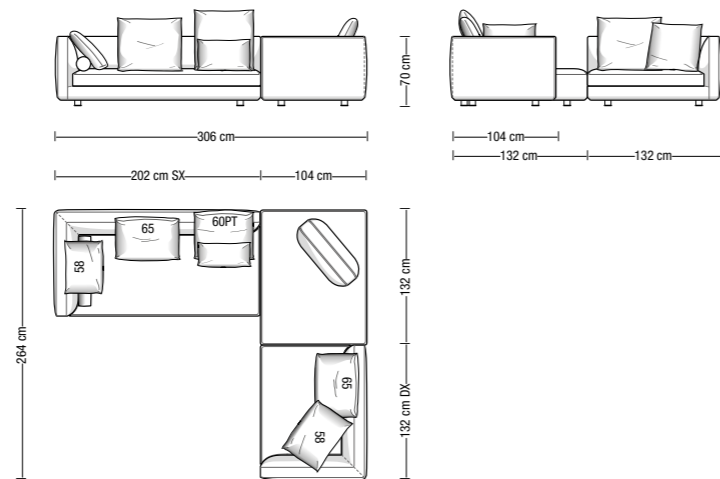

Cuscino schienale da 65 cm
Backrest cushion 65 cm

Cuscino 58x58 piuma
Cushion 58x58 feather

Cuscino schienale da 80 cm
Backrest cushion 80 cm

Poggiareni
Lumbar rest

Rullo
Bolster

Composizioni suggerite
Compositions suggested

CG1 304x104 cm + bench

CG5 374x321 cm

Composizioni suggerite
Compositions suggested

CG3 351x202 cm + bench

CG7 389x104 cm + bench

CG2 276x172 cm

CG6 306x264 cm

CG4 344x261 cm