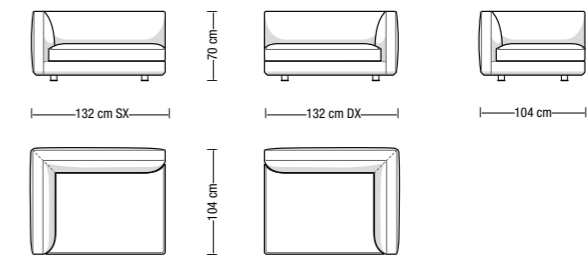

Custom-made elements are available on request. Drawings are configuration suggestions: backrests and cushions are freely combinable elements.

Divano da 196 cm
Sofa 196 cm

GL196

Divano da 226 cm
Sofa 226 cm

GL226

Divano da 262 cm
Sofa 262 cm

GL262

Divano da 344 cm (2 x 172 cm)
Sofa 344 cm (2 x 172 cm)

GL344

Divano a 1 bracciolo da 132 cm
Element with 1 armrest 132 cm

GL132S

GL132D

Divano a 1 bracciolo da 172 cm
Element with 1 armrest 172 cm

GL172S

GL172D

Divano a 1 bracciolo da 202 cm
Element with 1 armrest 202 cm

GL202S

GL202D

Divano a 1 bracciolo da 238 cm
Element with 1 armrest 238 cm