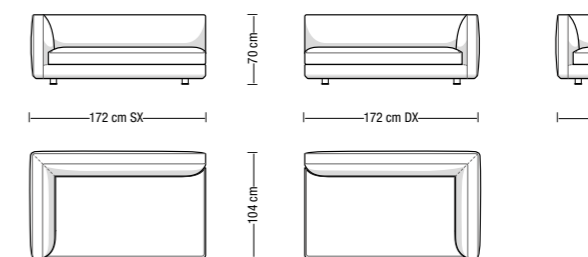

Custom-made elements are available on request. Drawings are configuration suggestions: backrests and cushions are freely combinable elements.

Divano da 196 cm
Sofa 196 cm

GL196

Divano da 226 cm
Sofa 226 cm

GL226

Divano da 262 cm
Sofa 262 cm

GL262

Divano da 344 cm (2 x 172 cm)
Sofa 344 cm (2 x 172 cm)

GL344

Divano a 1 bracciolo da 132 cm
Element with 1 armrest 132 cm

GL132S

GL132D

Divano a 1 bracciolo da 172 cm
Element with 1 armrest 172 cm

GL172S

GL172D

Divano a 1 bracciolo da 202 cm
Element with 1 armrest 202 cm

GL202S

GL202D

Divano a 1 bracciolo da 238 cm
Element with 1 armrest 238 cm