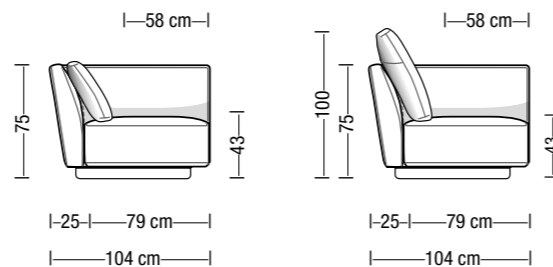

Structure: in solid wood and plywood with high natural rubber content elastic strap webbing.

Structure preparation: seat structure in high resilience variable-density polyurethane foam. Upper layer with special polyurethane foam MEMOSOFF. Outer covering with "Hi-tex" microfiber laminated to technical fiber. Hi-tex is an innovative padding, certificated OEKO-TEX STANDARD 100, fire resistant, 100% recyclable. Backrest structure in high resilience variable density polyurethane foam and "Polilatex soft" (special high breathable Polyurethane) covered with a high depth polyester fiber laminated to technical fiber.

Back cushion: channeled "Hi-tex", a last generation microfiber certificated OEKO-TEX STANDARD 100, fire resistant, 100% recyclable. Backrest cushion with headrest has ergonomic insert in polyurethane foam shaped under numerical control.

Covers: completely removable in fabric version, after disassembly of the backrest structure. Fixed in leather version.

Base: exclusives extruded aluminum bases, cutted under numerical control, with MDF spacers that integrate coupling system of elements and backrest structure.

CLOUD

Profondità e altezza di seduta con struttura schienale bassa
Sitting depth with low backrest

Profondità e altezza di seduta con struttura schienale alta
Sitting depth with hight backrest