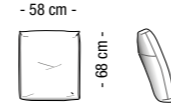

Cuscini - Schienali
Backrest Cushions

Cuscino schienale poggiatesta
Backrest cushion with headrest

CLS58PT