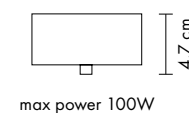

ROSONE 1 CONNESSIONE
CANOPY 1 CONNECTION