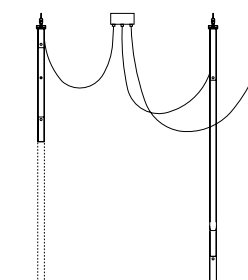

ESEMPIO COMPO 3 CONNESSIONI COMPO EXAMPLE 3 CONNECTIONS

COMPO LEATHER
1 - 2 - 3

ROSONE 3 CONNESSIONI
CANOPY 3 CONNECTIONS

max power 100W