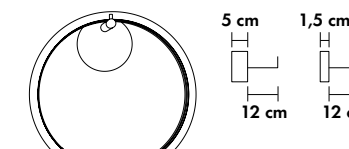

PARETE/WALL

Composition AP-01 Ø28
Ø 28 cm
10 W - 836 lm - 3.000 °K
anelli/rings cm 1pz. Ø28
max power 28W

Base standard con trasformatore
Standard base with power supply 5/12 cm
Base ad incasso con trasformatore remoto
Recessed base with remote power supply 1,5/12 cm