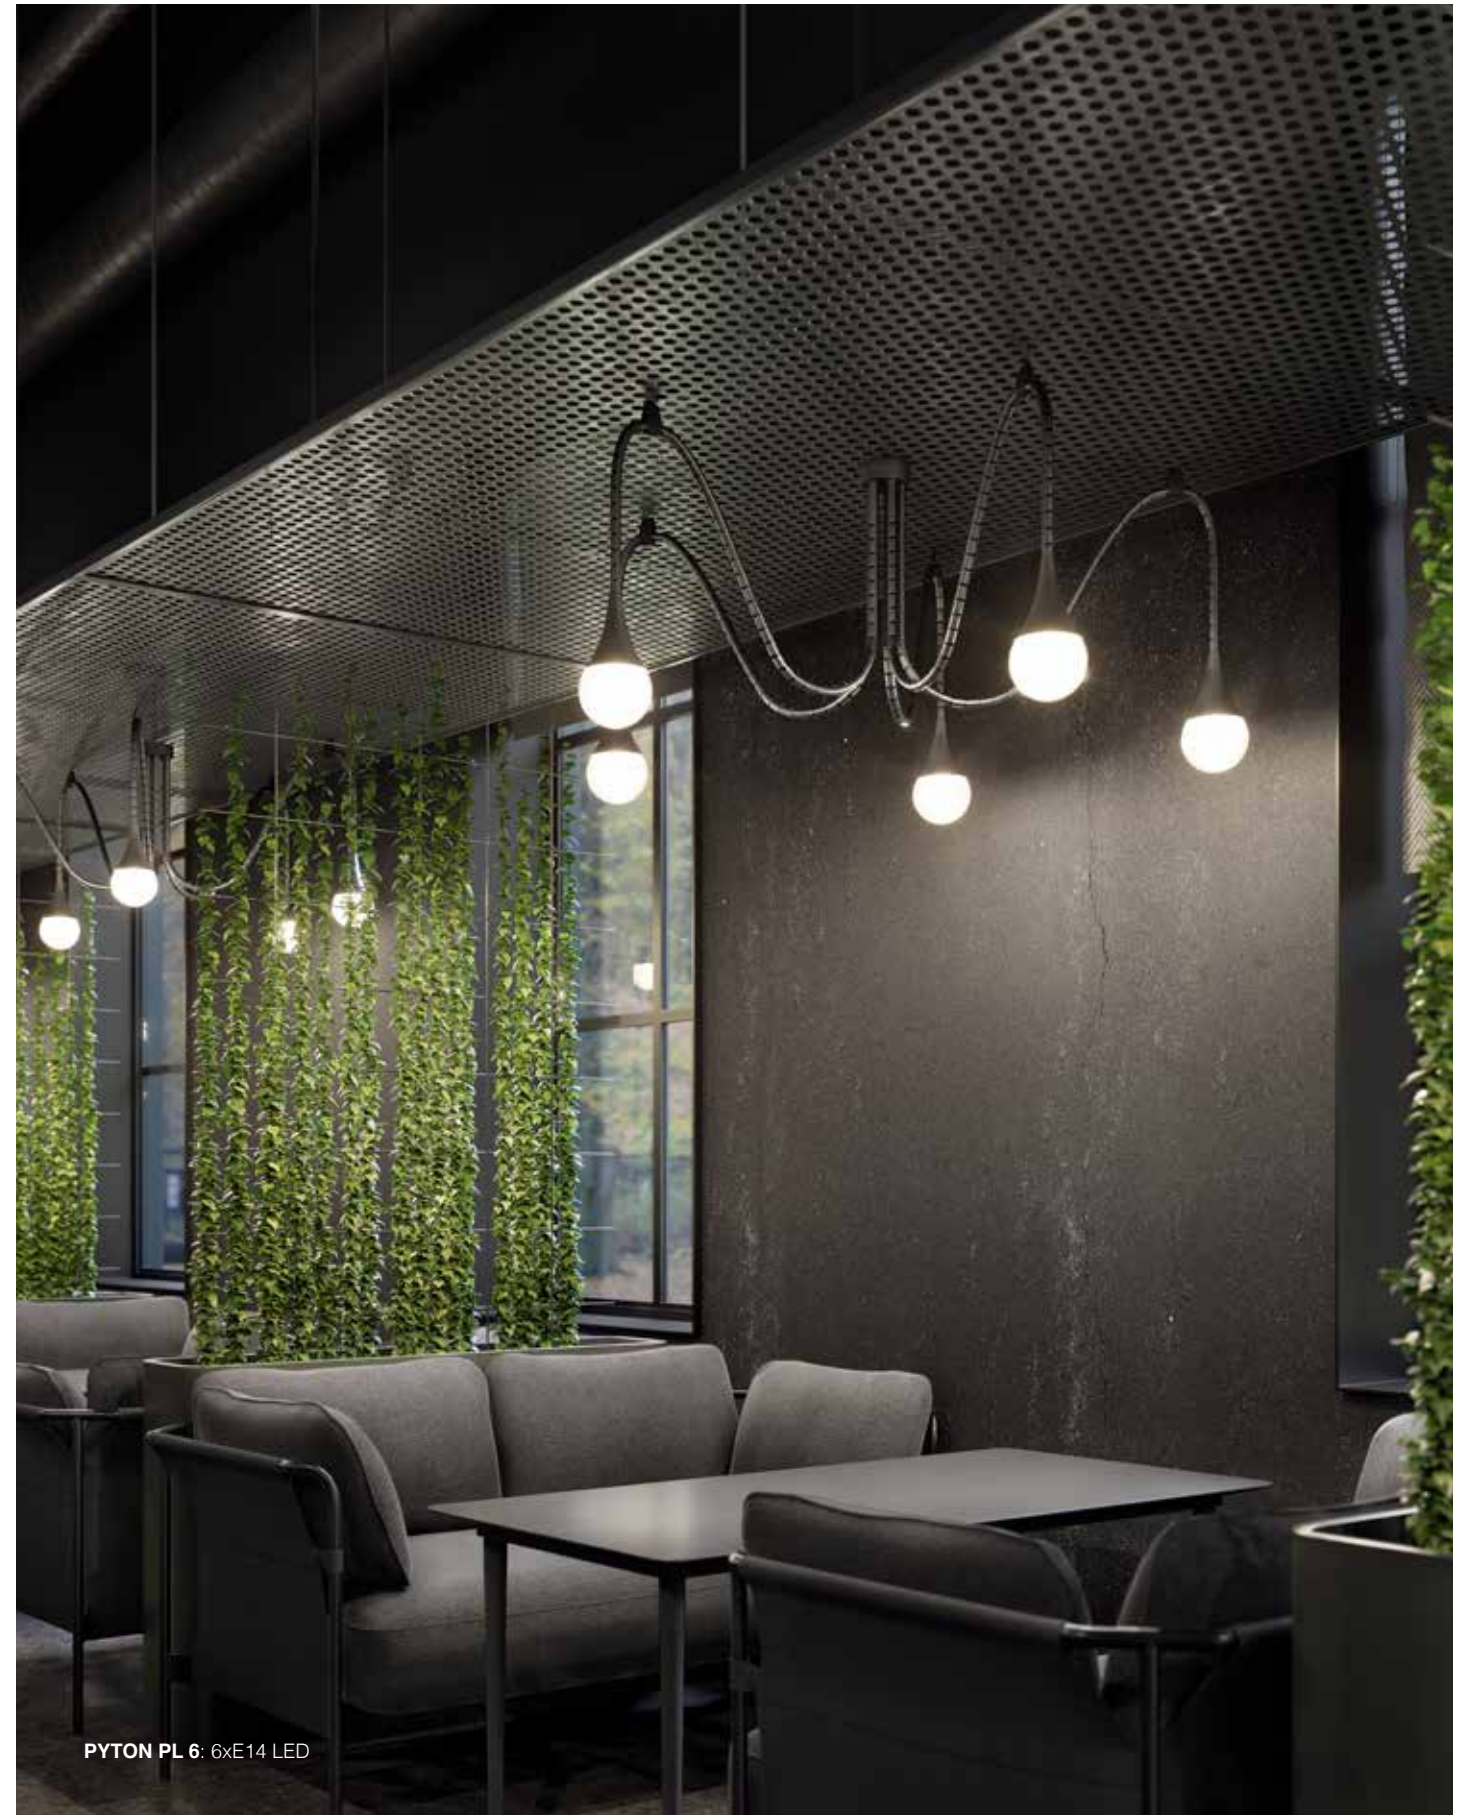

PYTON PL 6: 6xE14 LED