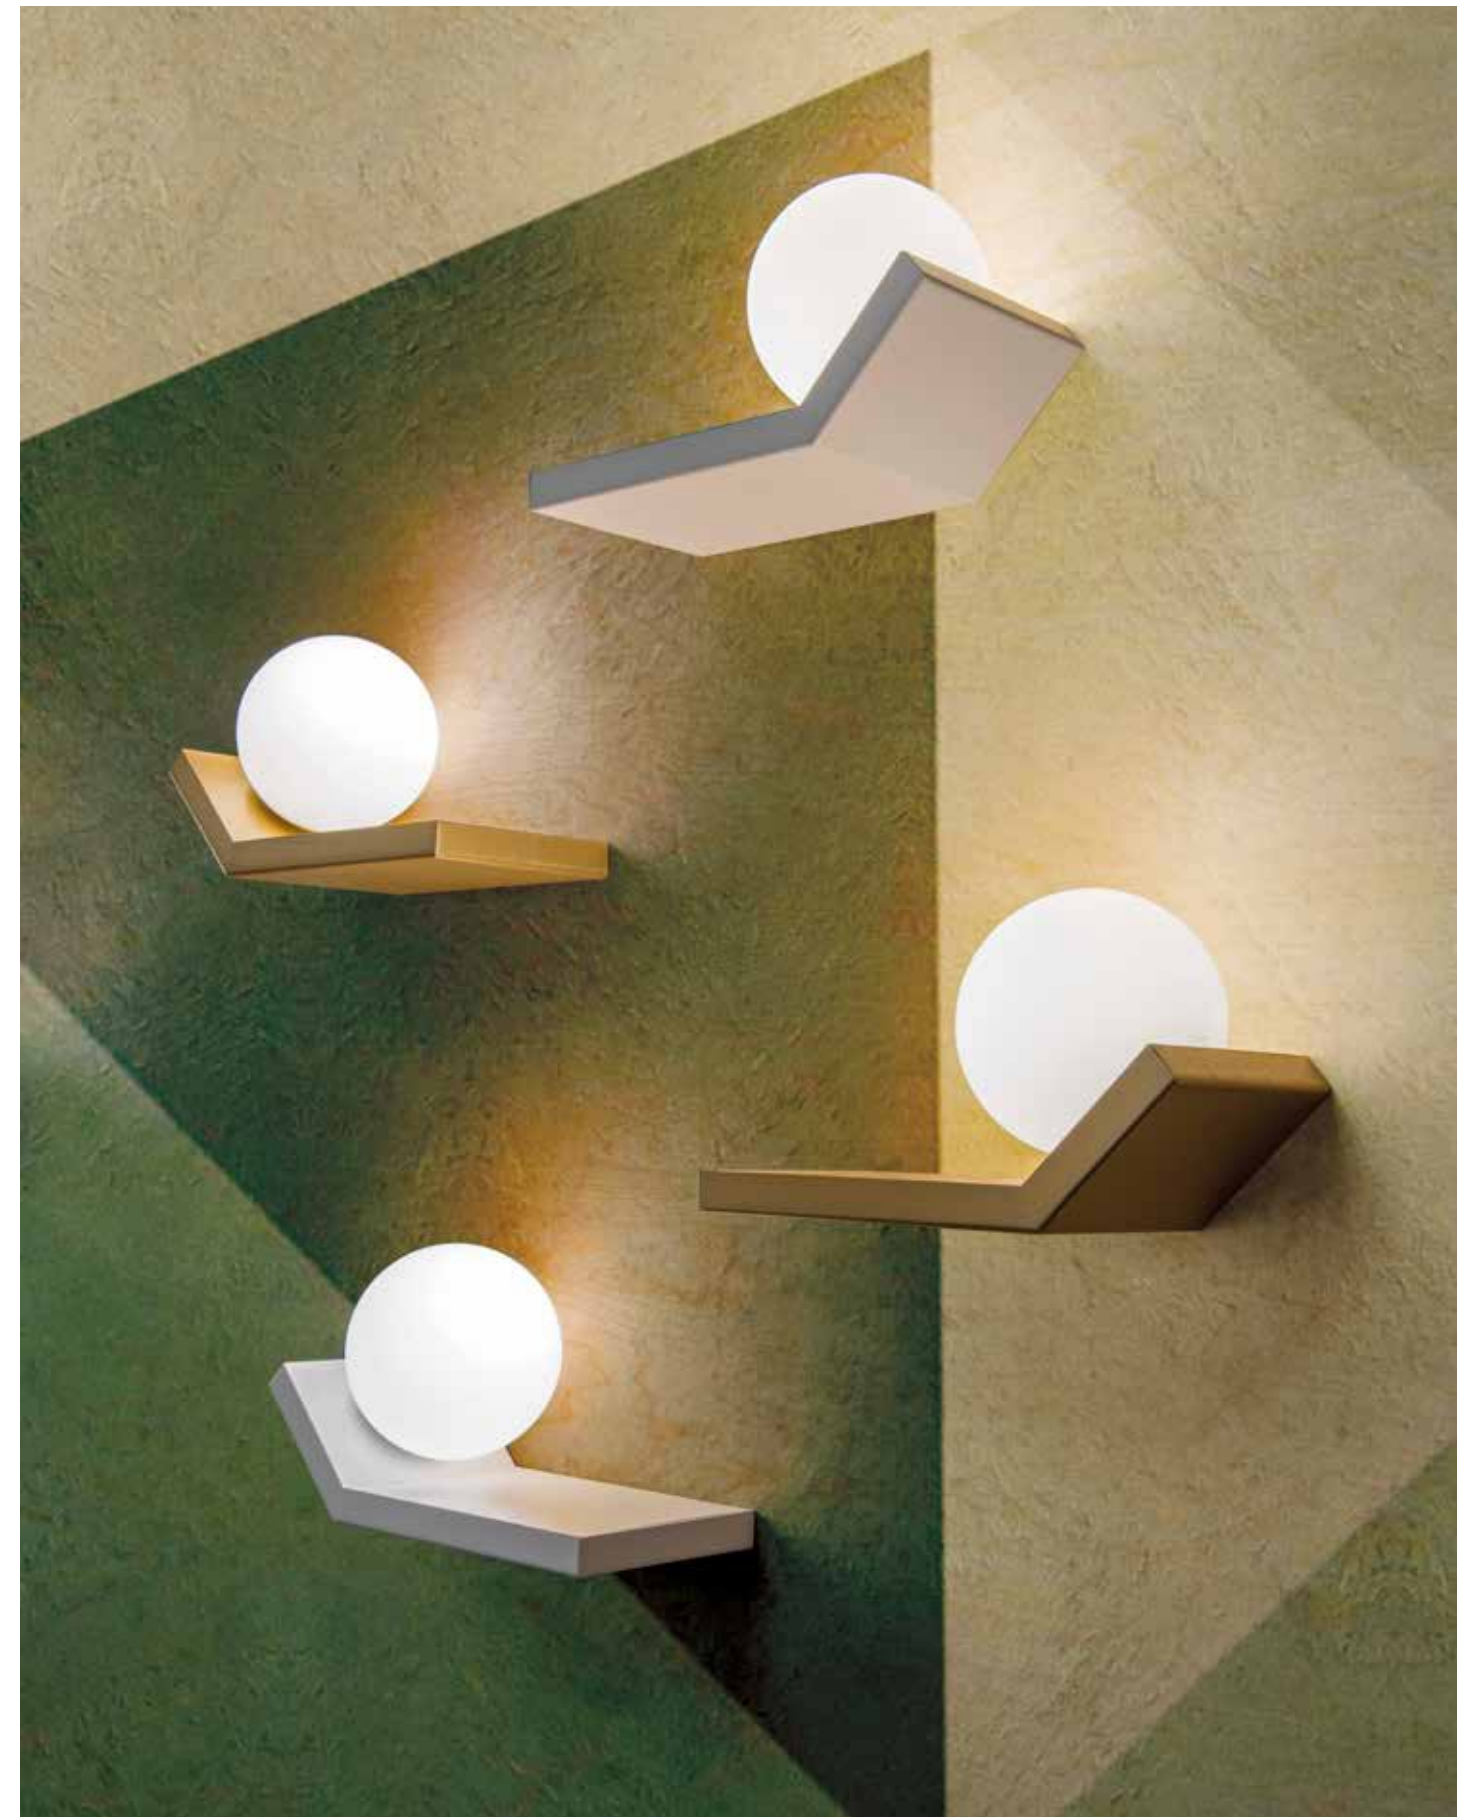

AP DX:

Dimensioni/Measurements:

L 30 cm P 14 cm

sfera vetro/glass ball Ø 13,5 cm

1xE14 LED