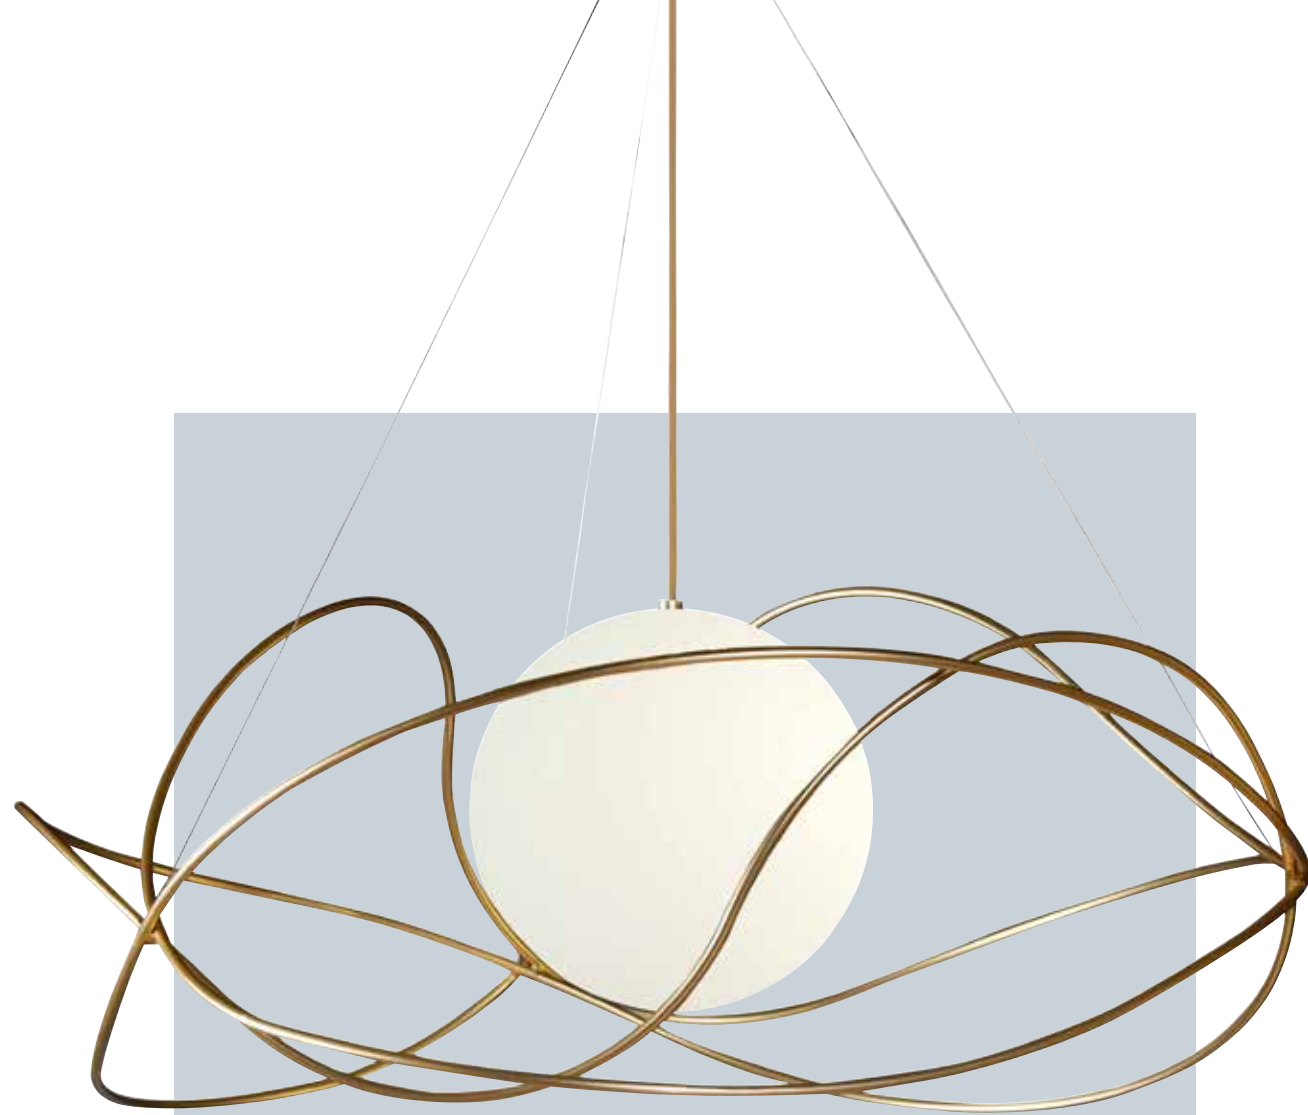

GARBUGLIO

SOFFITTO
CEILING

Materiali/Materials:

Metallo/Metal
Vetro/Glass

Finitura/Finish:

Bianco/White
Nero/Black
Oro satinato/Satin gold
Bianco e oro/White and gold
Nero e oro/Black and gold
Oro satinato e nero/Satin gold and black

SV:

Dimensioni/Measurements:
sfera vetro/glass ball Ø 20 cm
Ø 70 cm H 30 cm H tot. 120 cm
1xE27 LED