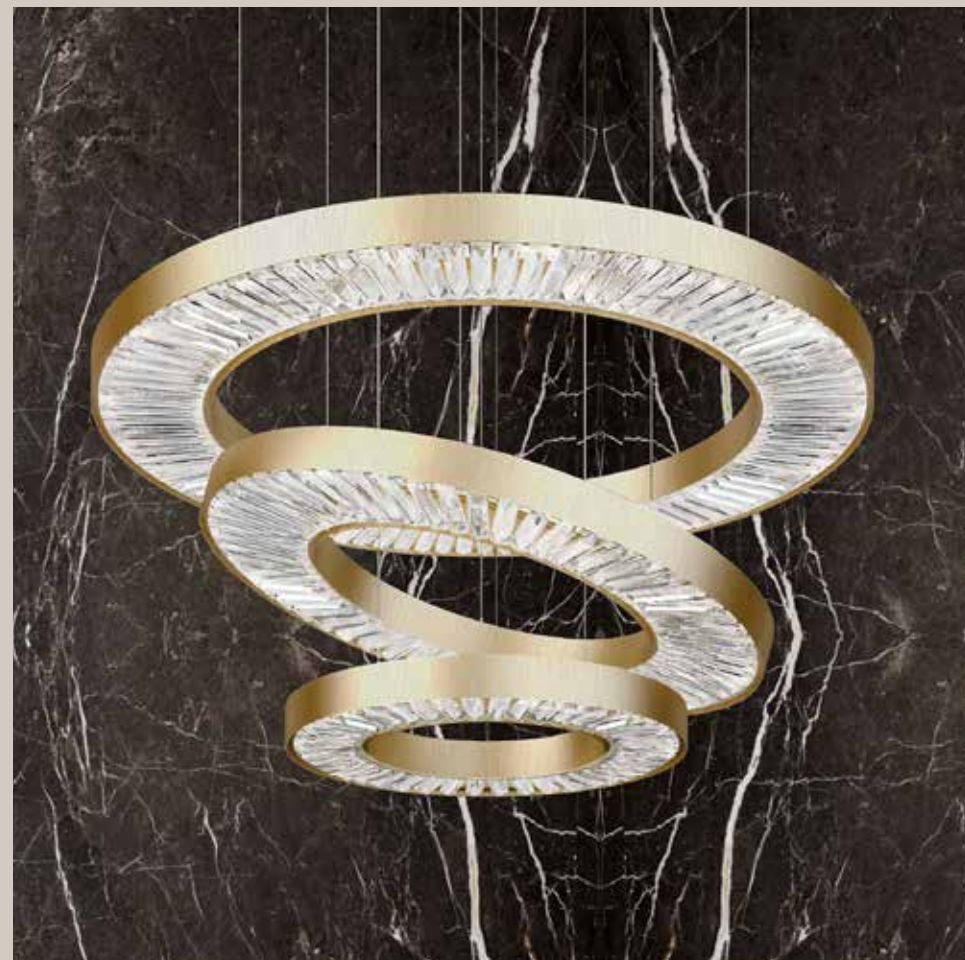

CANOPUS

SOSPENSIONE
SUSPENSION

Finitura/Finish:
Oro spazzolato/Brushed gold
Foglia oro/Gold leaf
Foglia argento/Silver leaf
Foglia Rame/Copper leaf
Nichel nero/Black nickel

Cristallo/Crystal - Water Crystal

Su richiesta dimmerabile e bianco dinamico
On request dimmable and dynamic white

S60: Ø 60 cm H 6 cm H tot. 150 cm - LED 45 W - 4.200 lm
S90: Ø 90 cm H 6 cm H tot. 150 cm - LED 60 W - 6.230 lm
S120: Ø 120 cm H 6 cm H tot. 150 cm - LED 85 W - 8.500 lm
S150: Ø 150 cm H 6 cm H tot. 150 cm - LED 110 W - 10.748 lm