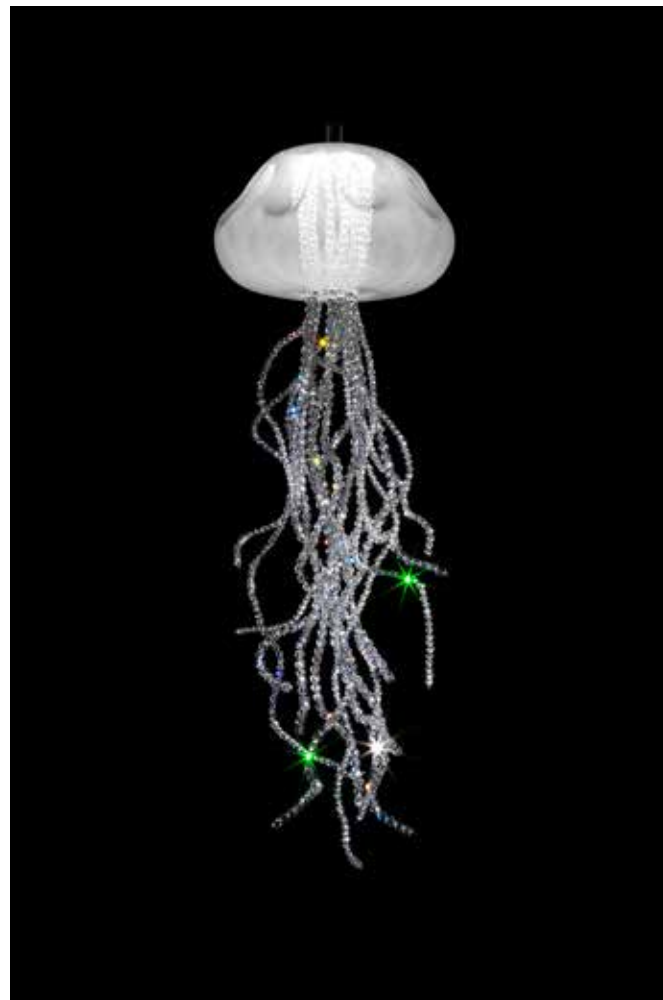

Il led che illumina il vetro soffiato perlescente da cui scendono file di perle asfour dai mille riflessi che si possono modellare nell'aria come nel mare...ecco medusa. Sospensione in vetro soffiato perlescente con fili di perle asfour modellabili. Illuminazione a led.

Pearlescent blown glass embellished by the led light source and by drops of asfour pearls with a thousand reflections that can be modeled in the air as in the sea...this is medusa. Pearlescent blown glass pendant with strands of moldable asfour beads. Led lighting

MEDUSA

SOSPENSIONE
SUSPENSION

Finitura/Finish:
Bianco/White

Vetro soffiato perlescente/Pearlescent brown glass

S: Ø21 cm H 65 cm H tot. 200 - LED 6W - 24V - 1.800 lm