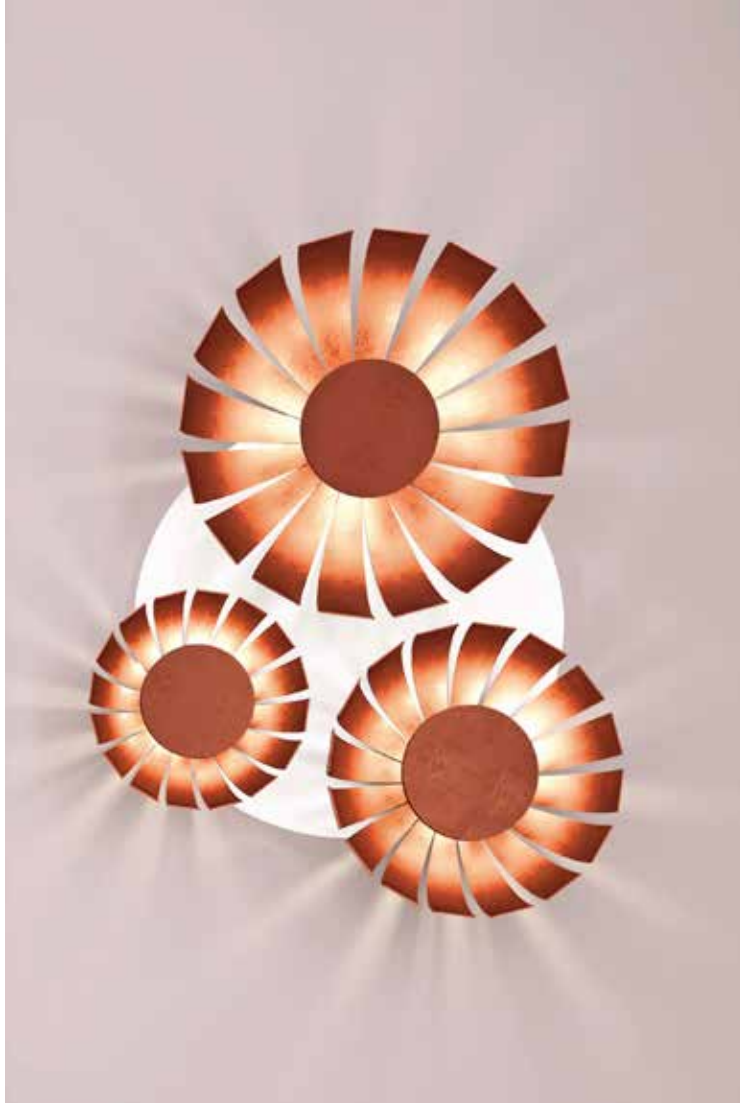

LOTO

PARETE, SOFFITTO
WALL, CEILING

Finitura/Finish:
Bianco/White
Bronzo/Bronze
Foglia oro/Gold leaf
Foglia argento/Silver leaf
Foglia rame/Copper leaf

AP-PL 20: Ø 20 H 9 cm - LED 9W - 800 lm
AP-PL 27: Ø 27 H 12 cm - LED 9W - 800 lm
AP-PL 33: Ø 33 H 15 cm - LED 13W - 1.200 lm
AP-PL 42: Ø 42 H 20 cm - LED 13W - 1.200 lm
AP-PL 3: 57x55 H17 cm - LED 31W - 2.800 lm
composta/composed Ø 20 cm + Ø 27 cm + Ø 33 cm
base bianca/white base Ø 40 cm