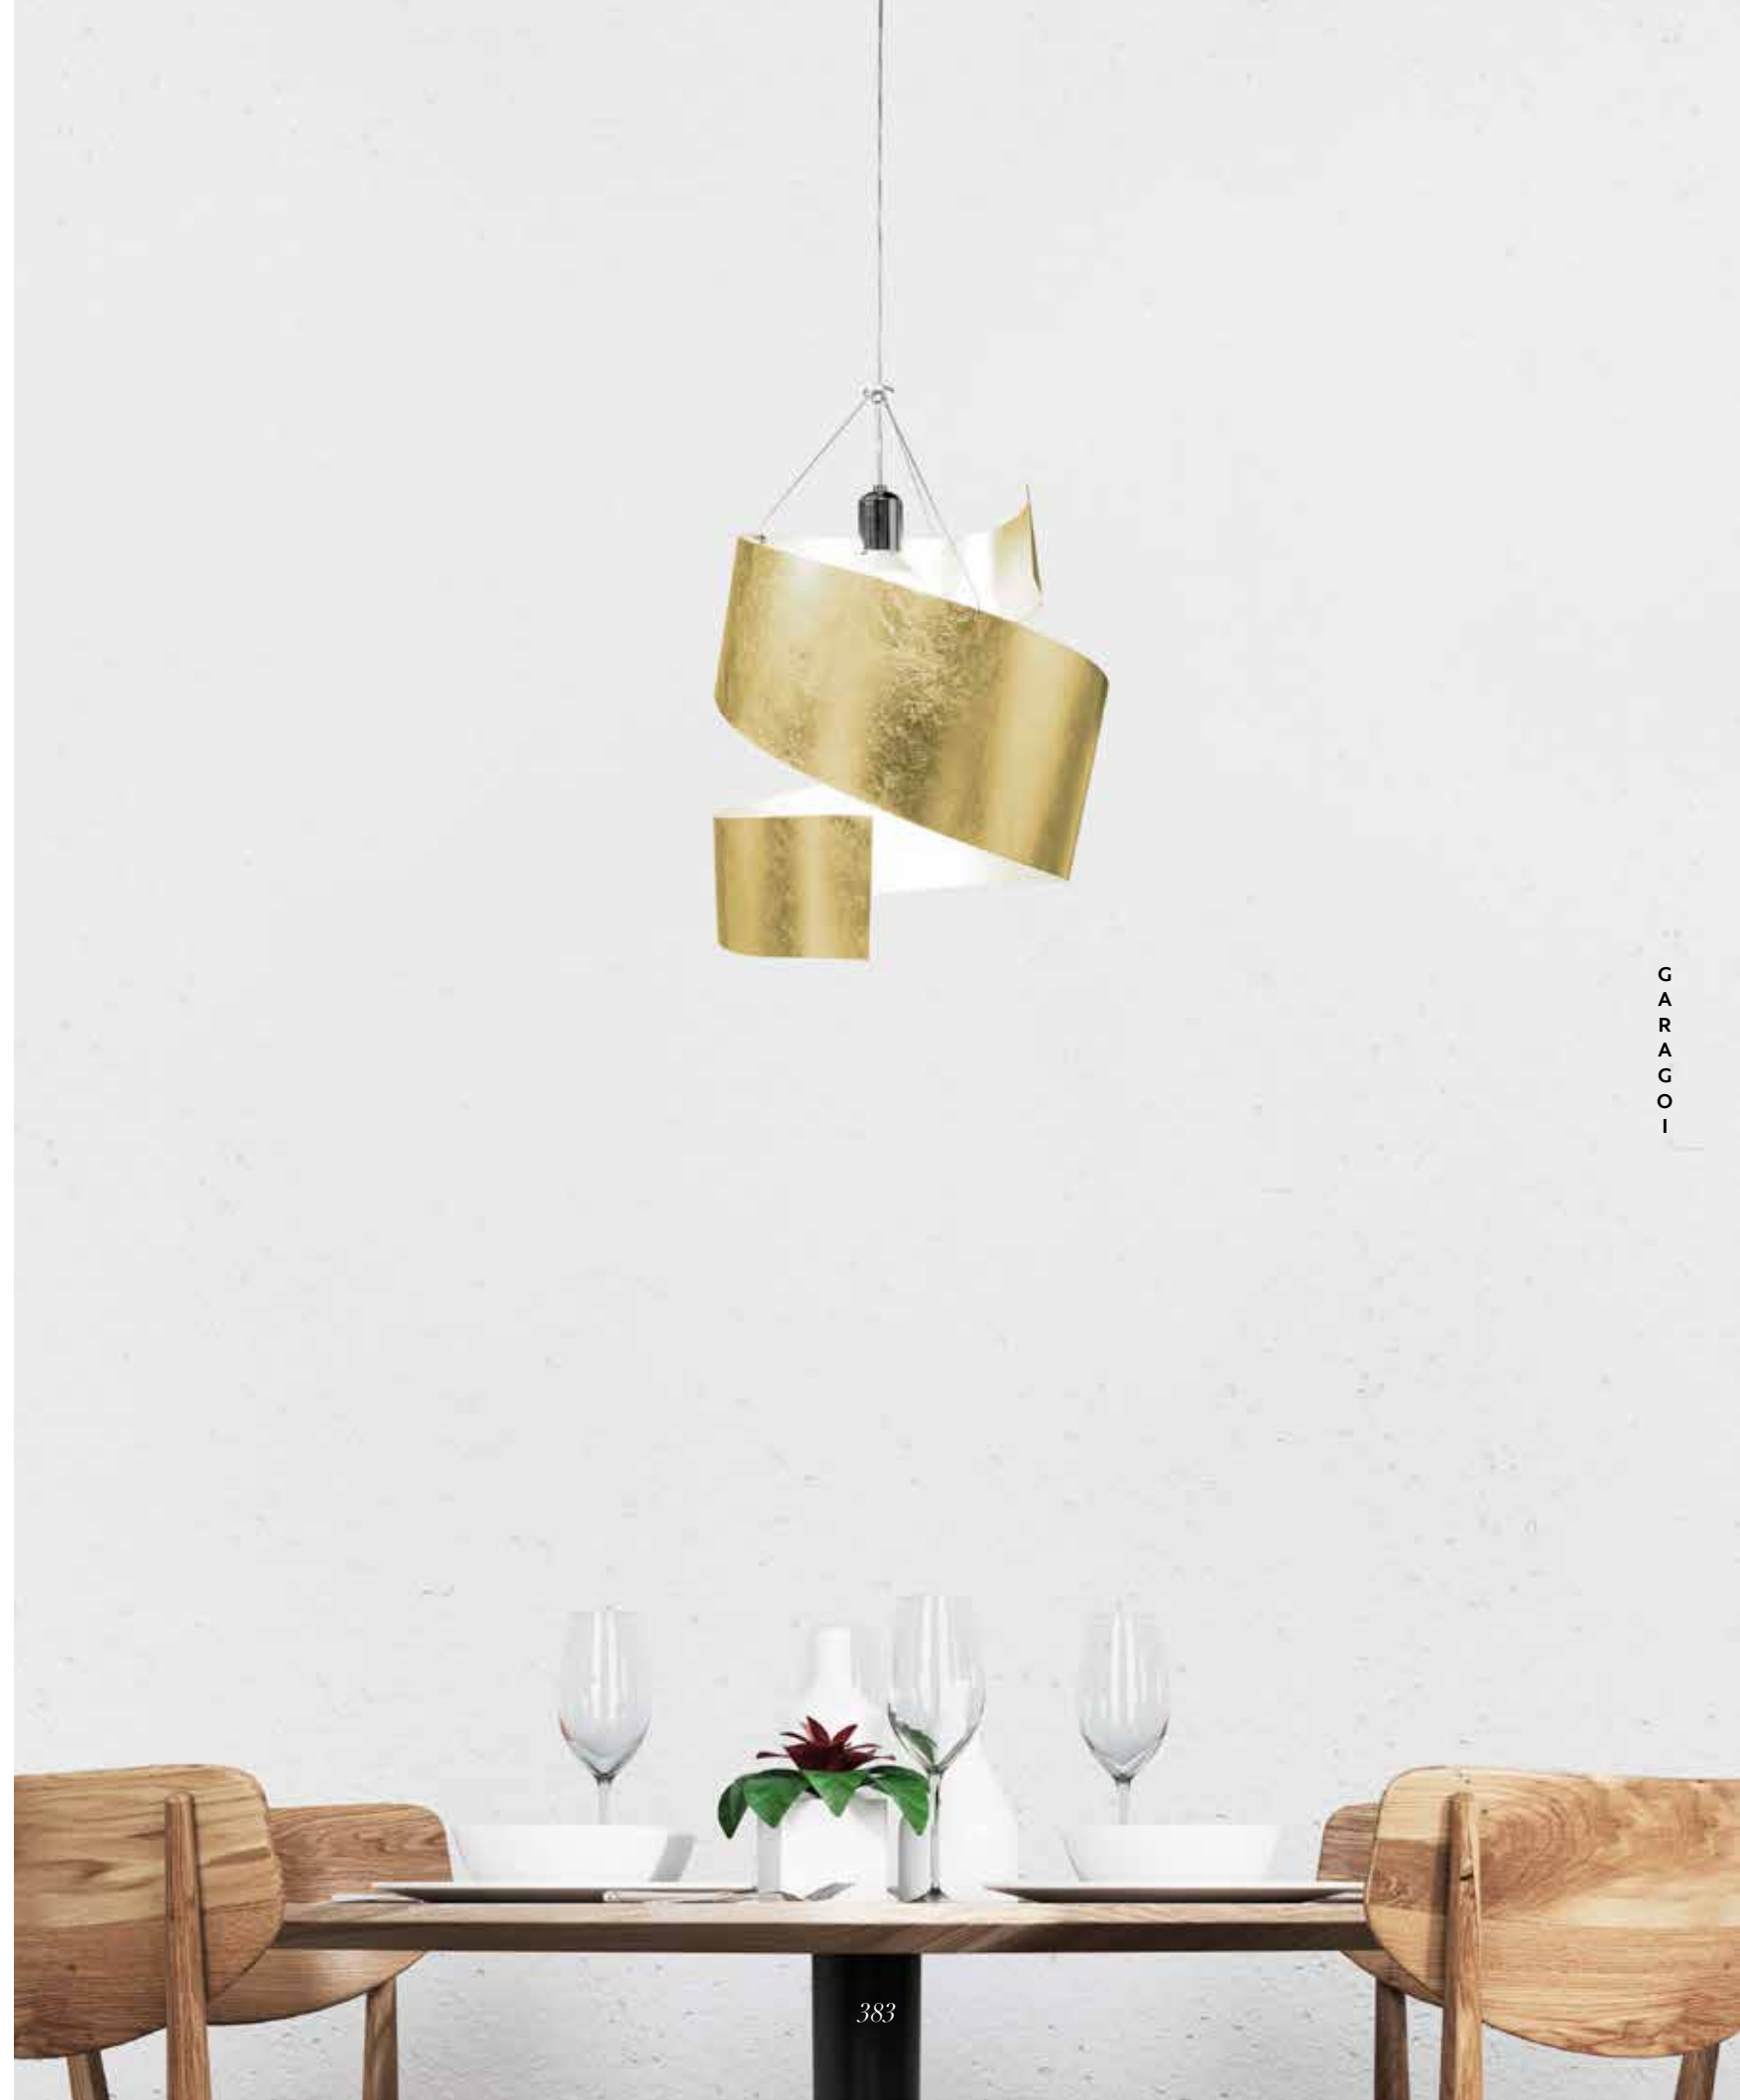

GARAGOI

Design: Roberto Giacomucci

SOSPENSIONE
SUSPENSION