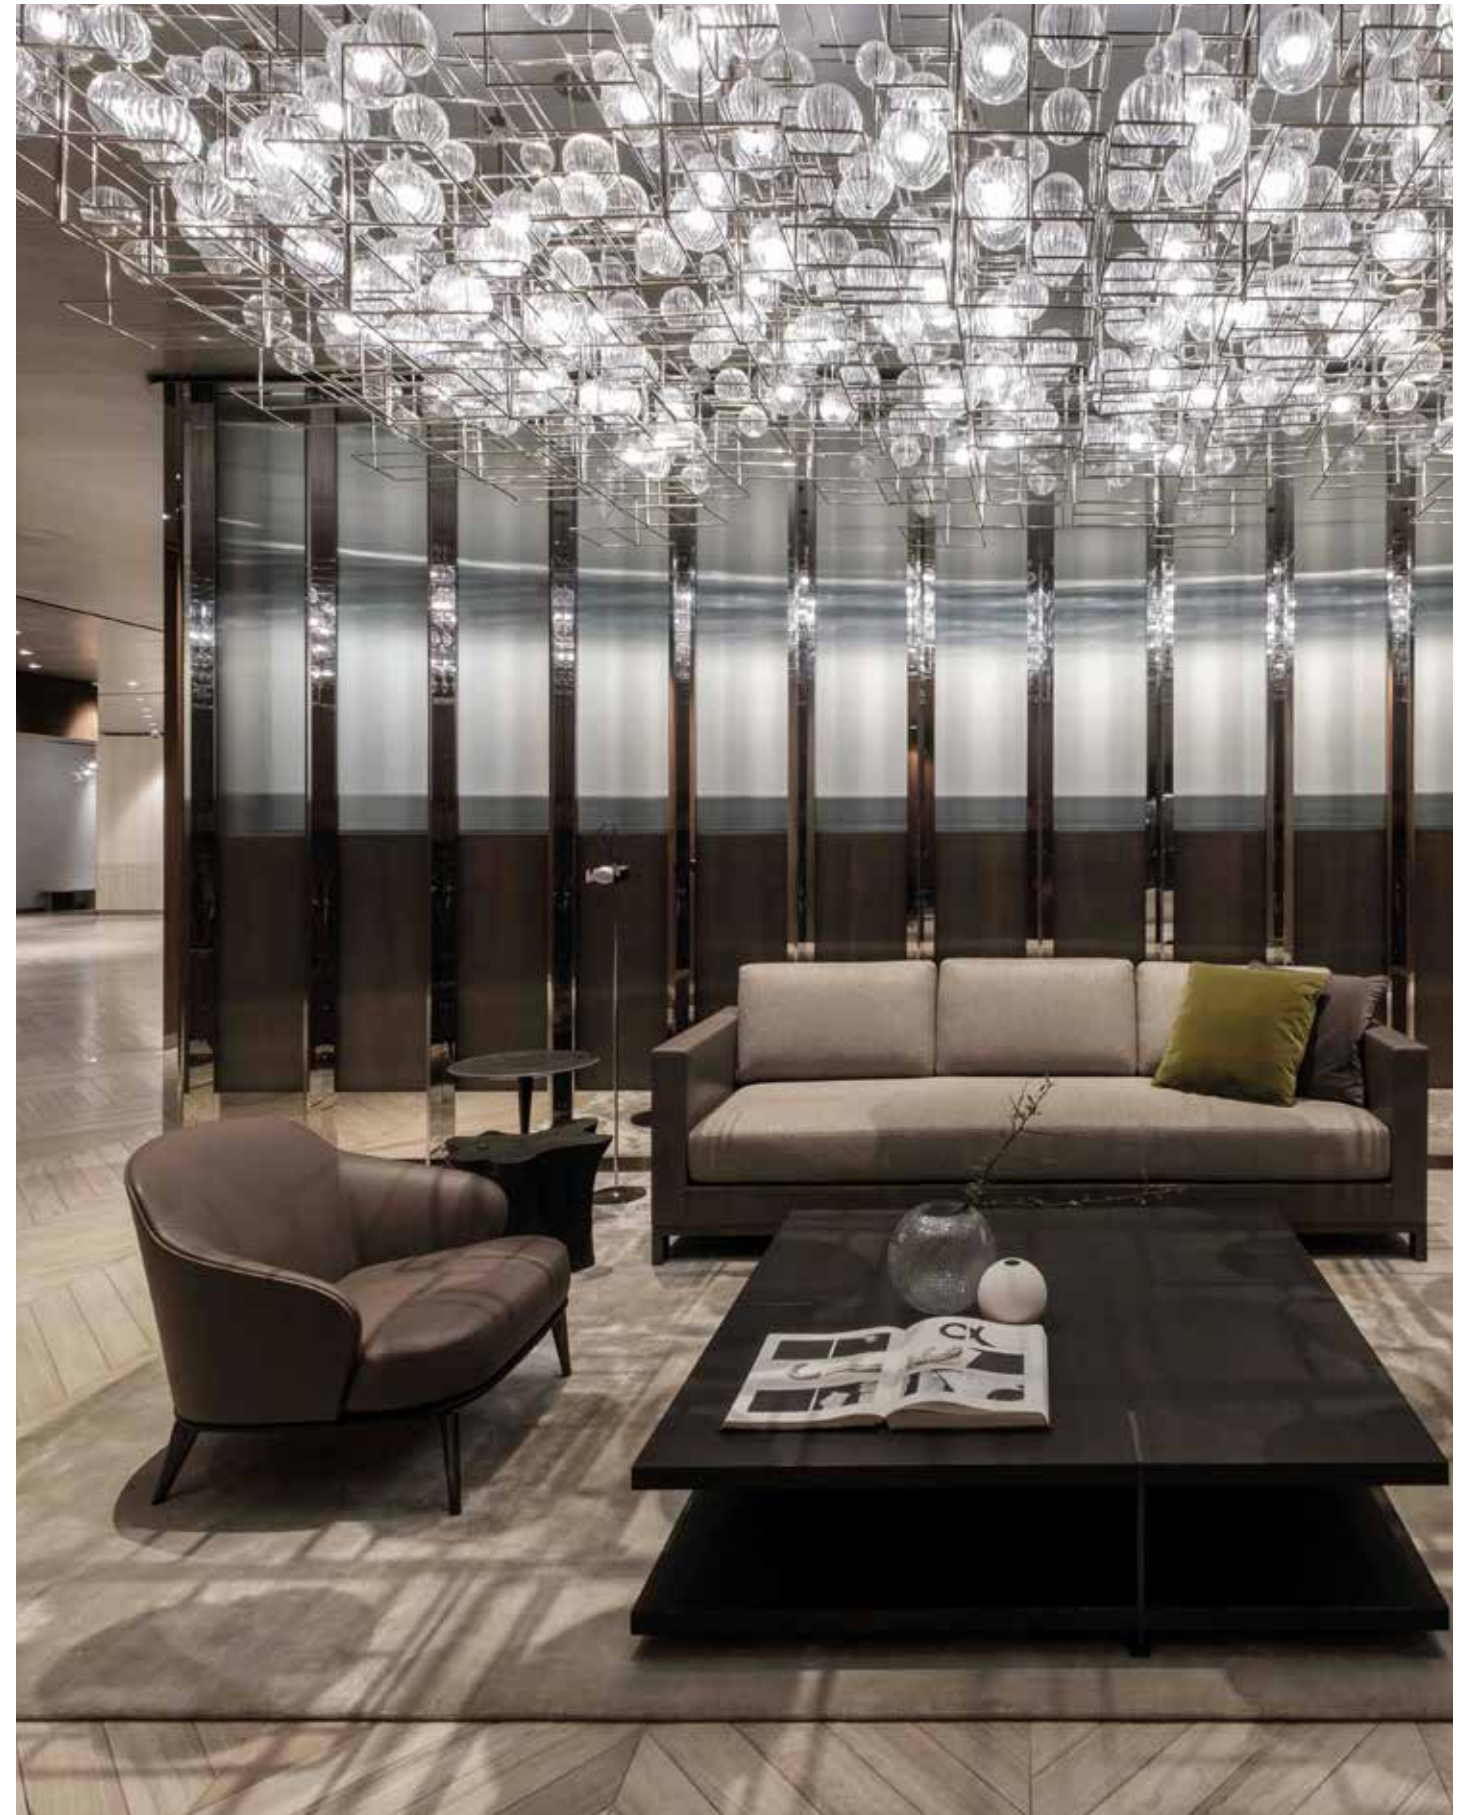

MOULE

SOSPENSIONE
SUSPENSION

Finitura/Finish:
Oro lucido 24kr/Gold 24kr
Nichel/Nickel
Nichel nero/Black nickel

Vetro rigato trasparente/Ribbed glass transparent