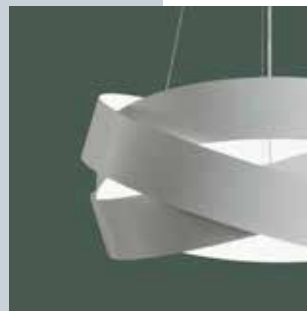

PURA

SOSPENSIONE
SUSPENSION

Materiali/Materials:

Metallo/Metal

Finitura/Finish:

Ottone/Brass

Bianco/White

Nero/Black

Foglia oro/Gold leaf

Foglia argento/Silver leaf

Foglia rame/Copper leaf

Bianco-foglia oro/White-gold leaf

Bianco-foglia argento/White-silver leaf

Nero-foglia oro/Black-gold leaf