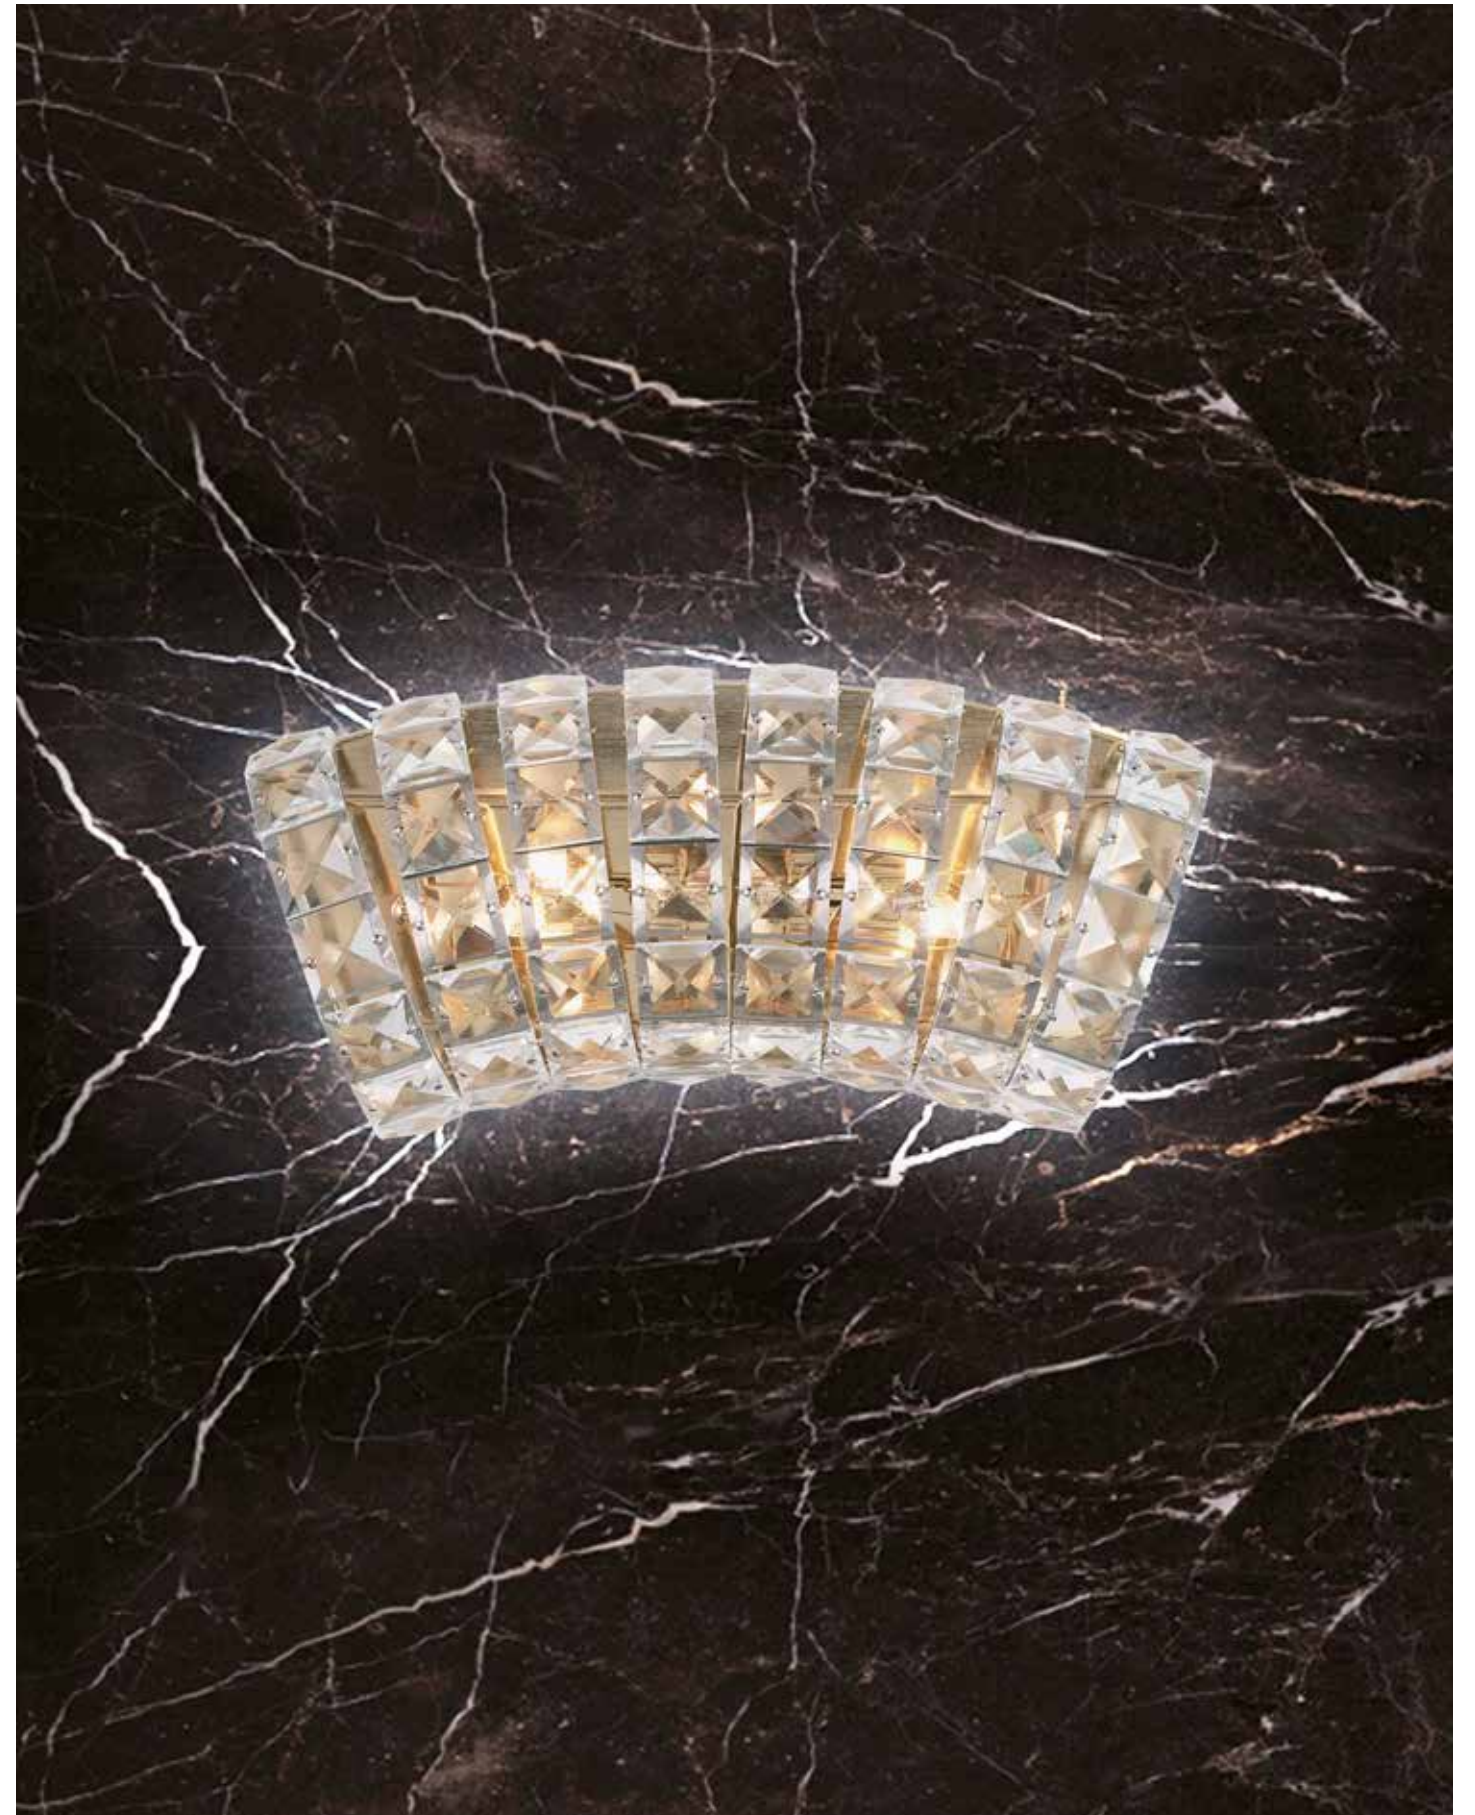

VOLANS

Design: Roberto Giacomucci

PARETE
WALL

VOLANS

PARETE
WALL

Finitura/Finish:
Oro 24 kt/Gold 24 kt
Nichel lucido/Shiny nickel

Cristalli quadrati/Square crystals:
Cristallo/Crystal

COMBI: L/W 33 H 14 P/D 6 cm - 2x LED