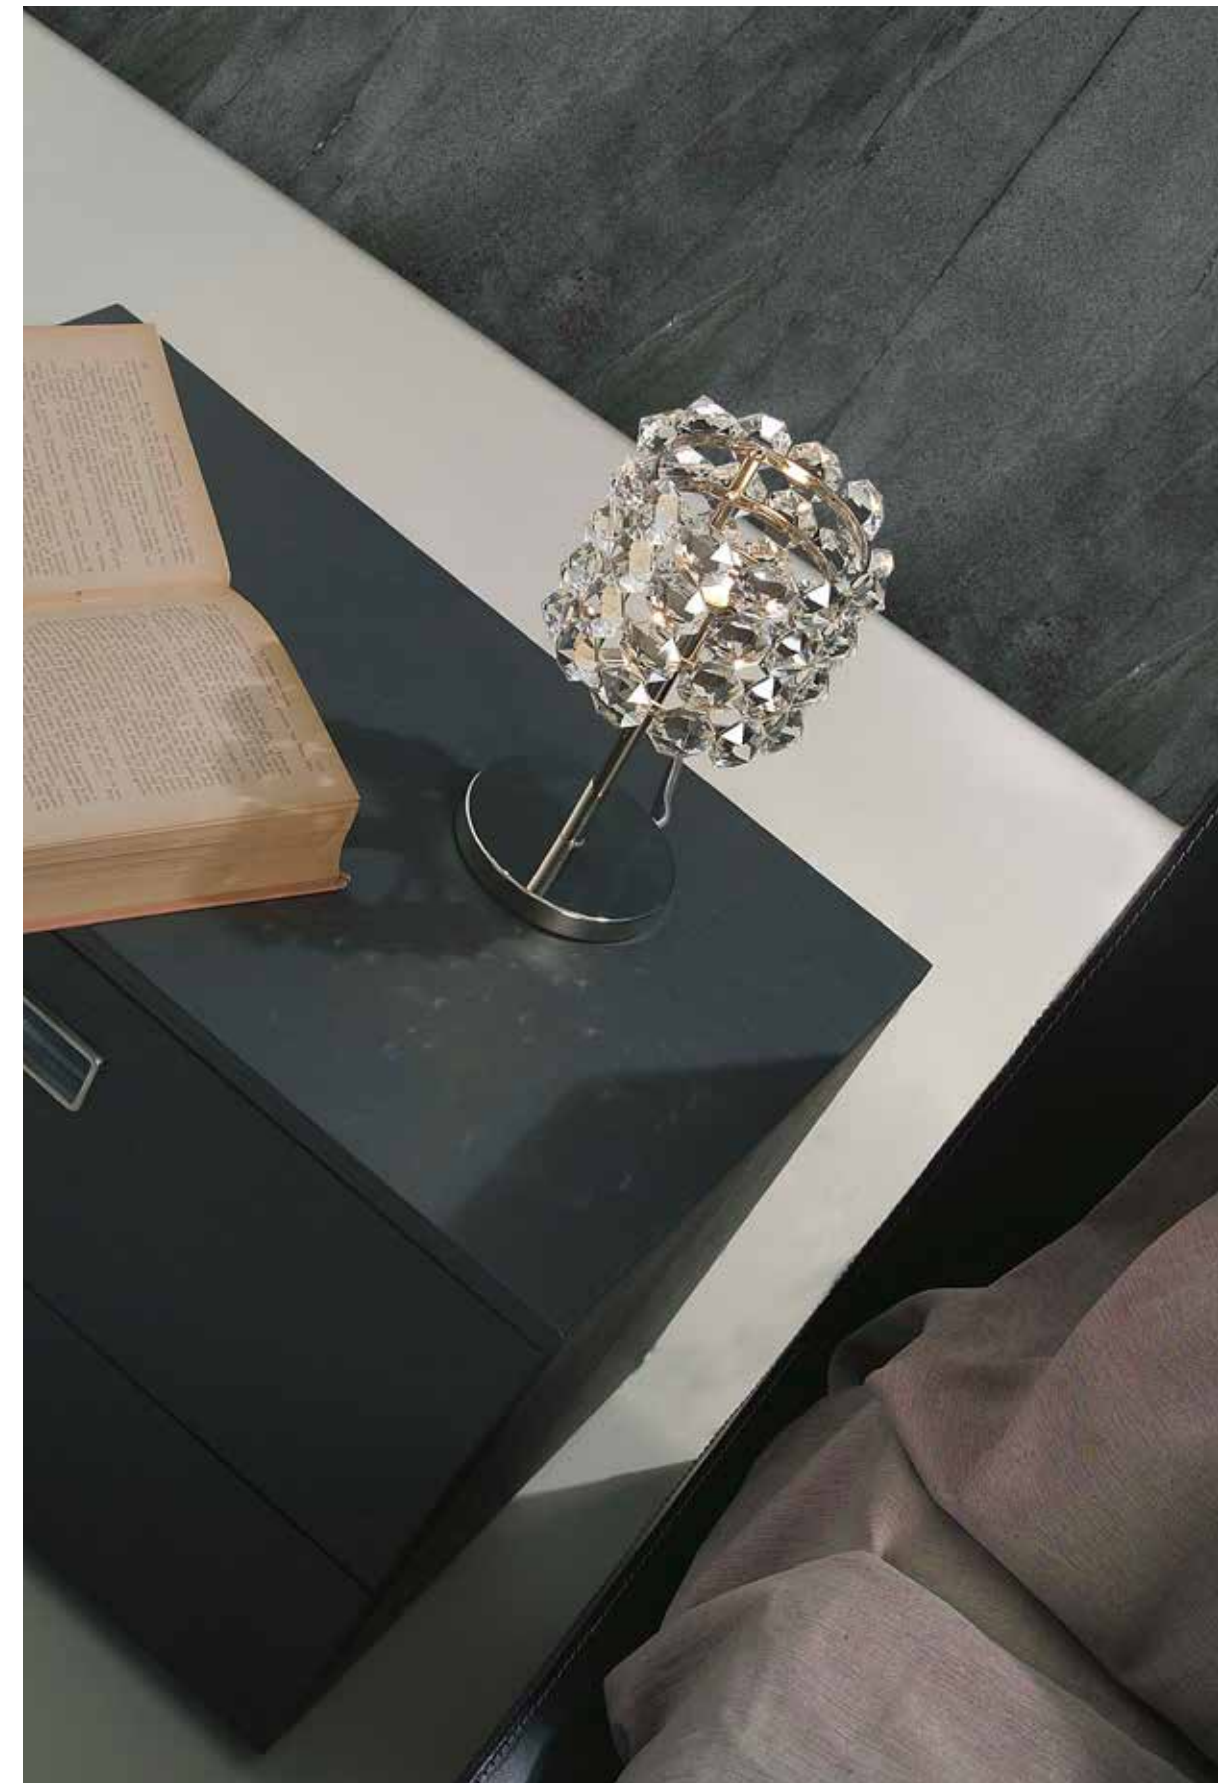

BACCARAT

PARETE, TAVOLO
WALL, TABLE

Finitura/Finish:
Nichel lucido/Shiny nickel

Cristalli ottagonali/Octagonal crystals:
Cristallo/Crystal
Asfour