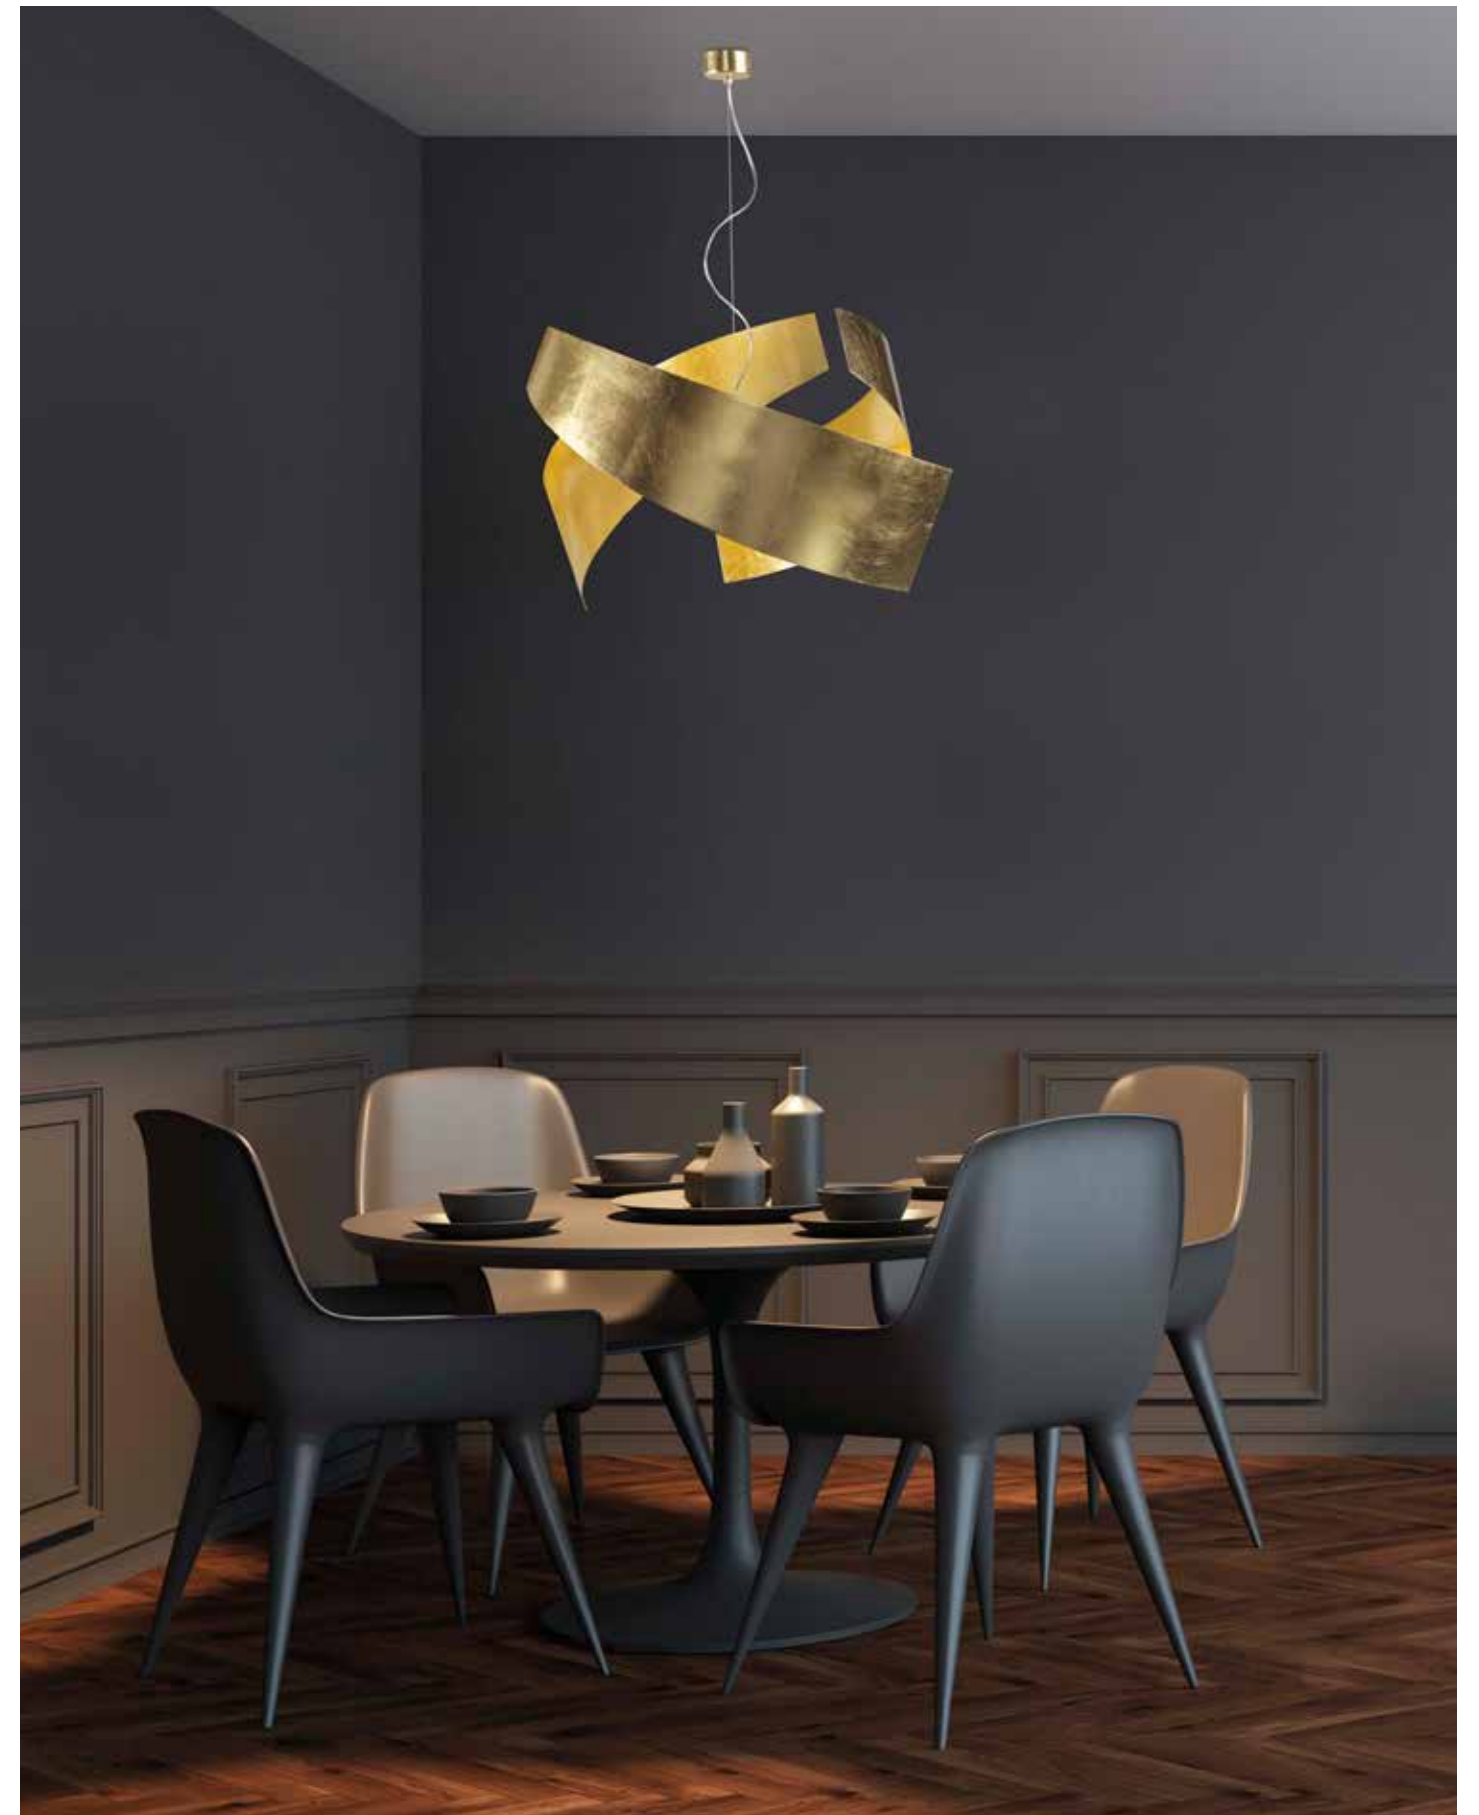

ELLA

SOSPENSIONE
SUSPENSION

Materiali/Materials:
Metallo/Metal
Finitura/Finish:
Bianco/White
Nero/Black
Foglia oro/Gold leaf
Foglia argento/Silver leaf
Bianco-oro vernice/White-gold paint
Nero-oro vernice/Black-gold paint

S65:
Dimensioni/Measurements:
Ø 65 cm H 40 cm tot. H 150 cm
3xE27 LED