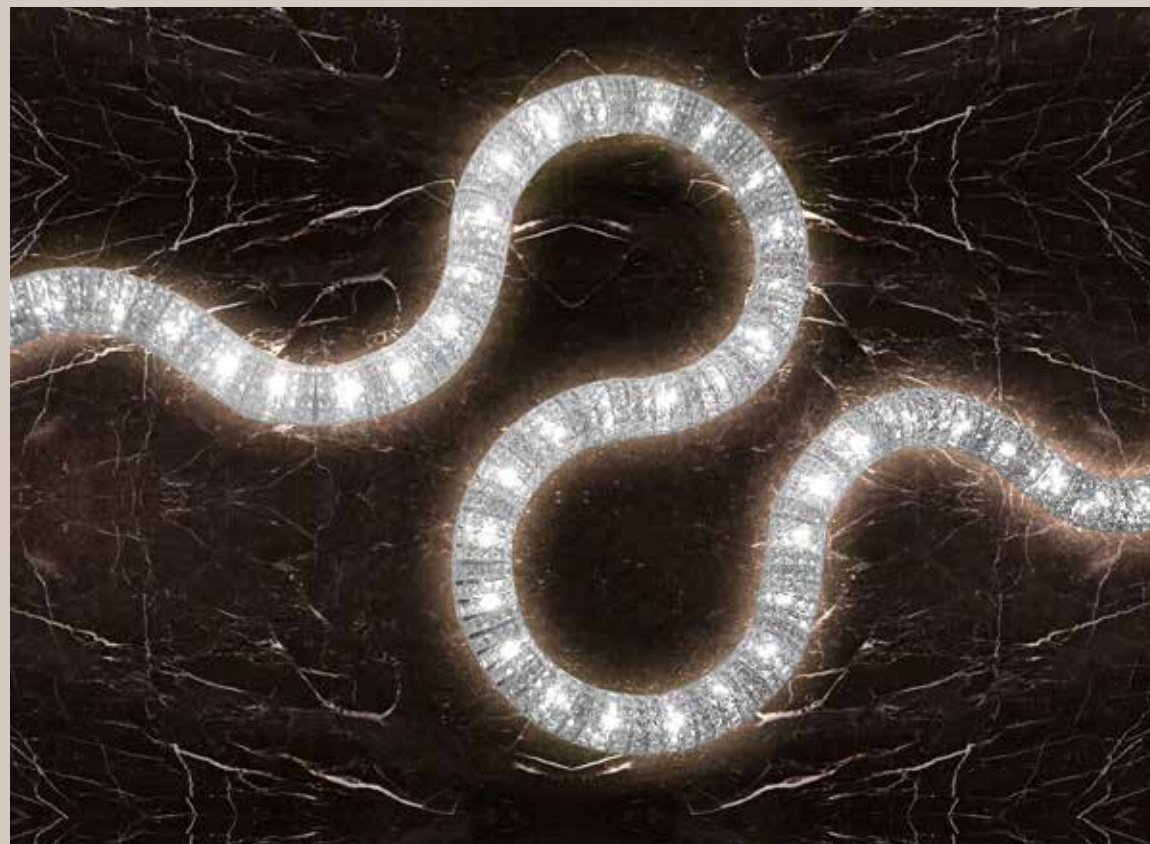

VOLANS

Design: Roberto Giacomucci

PARETE
WALL

VOLANS

PARETE
WALL

Finitura/Finish:
Oro 24 kt/Gold 24 kt
Nichel lucido/Shiny nickel

Cristalli quadrati/Square crystals:
Cristallo/Crystal

COMBI: L/W 33 H 14 P/D 6 cm - 2x LED