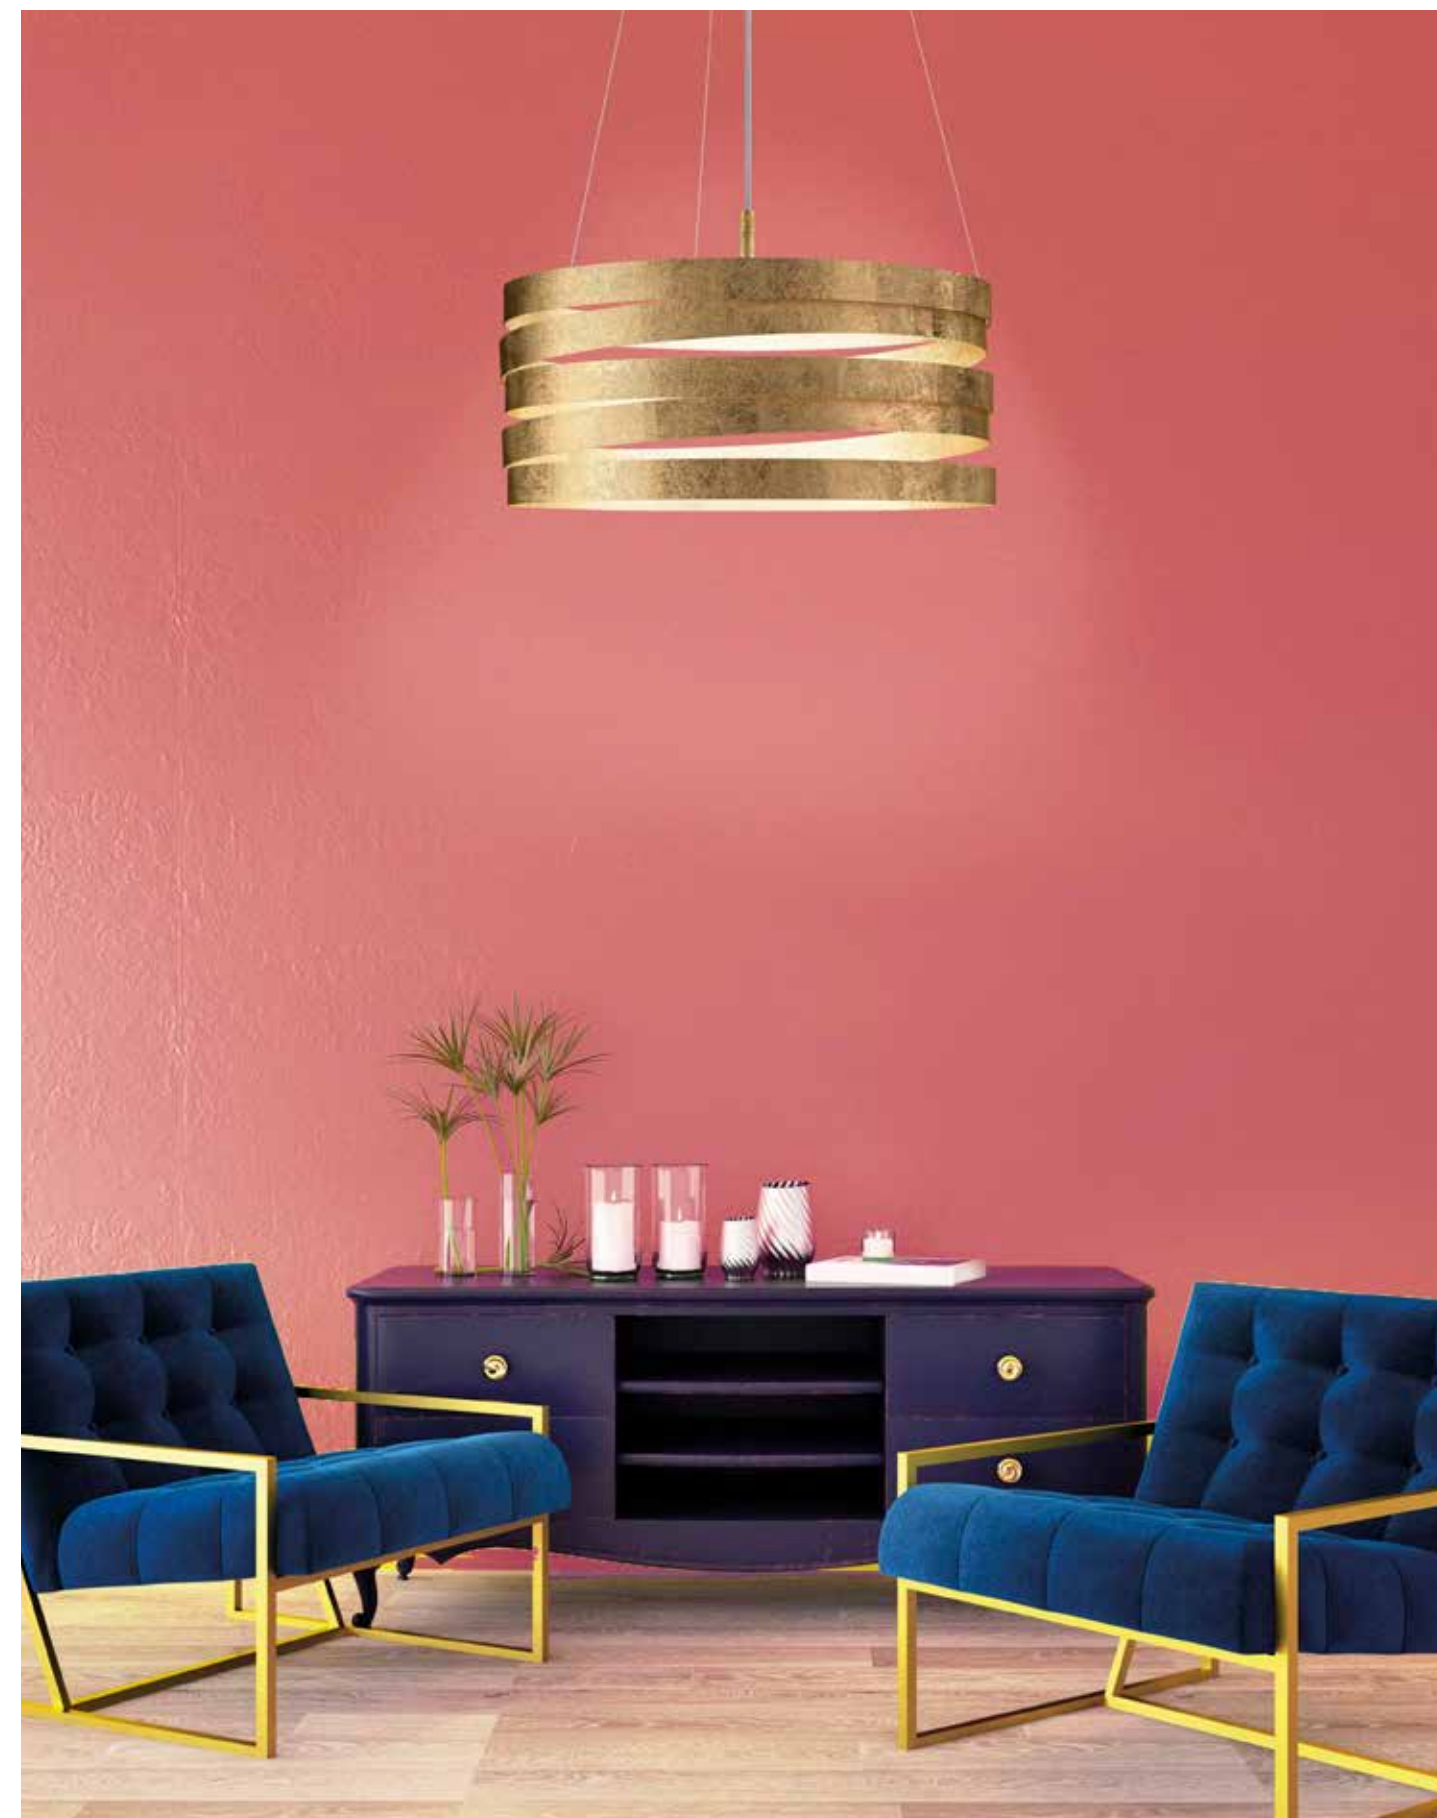

S50:

Dimensioni/Measurements:
 Ø 50 cm H 30 cm H tot. 150 cm
 3xE27 LED - 8xG9 LED
 LED: 24W down - 9W up

BAND

SOSPENSIONE
SUSPENSION

Materiali/Materials:

Metallo/Metal
Finitura/Finish:
Bianco/White
Nero/Black
Foglia oro/Gold leaf
Foglia argento/Silver leaf
Foglia rame/Copper leaf
Bianco-foglia oro/White-gold leaf
Bianco-foglia argento/White-silver leaf
Nero-foglia oro/Black-gold leaf