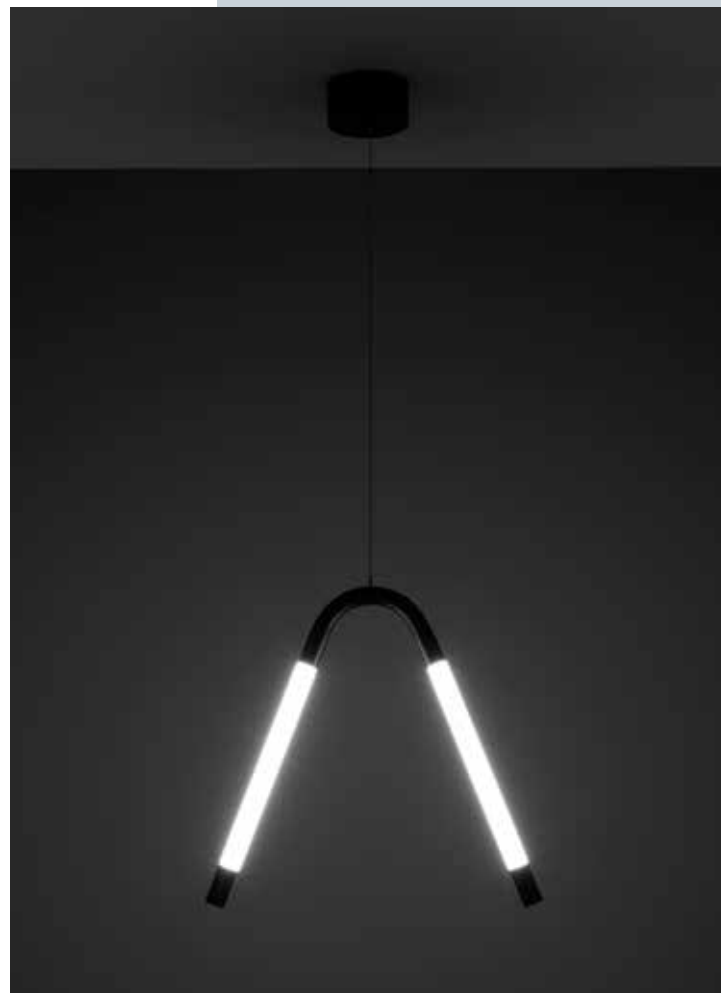

360°

SOSPENSIONE
SUSPENSION

Finitura/Finish:
Bianco/White
Nero/Black
Alluminio/Aluminium
Oro/Gold
Nichel/Nickel

VERTICAL / HORIZONTAL

MARCHETTI

360° U: LED 20W K° 3000k

Un tratto semplice e funzionale, utilizzando il led all'interno di tubi di policarbonato bianco latte, senza avere nessuna ombra all'interno degli stessi con parti in metallo tornito con finiture attuali ed eleganti. Tubo in metacrilato illuminato uniformemente dal led.

A simple and functional stretch, using special led inside milky white polycarbonate tubes, without having any shadow inside them. real 360° of pure light, the metal parts are made with precious finishes. Methacrylate tube uniformly illuminated by led.

- S: 66 cm Ø 3 - LED 15W K° 3000k
- M: 96 cm Ø 3 - LED 25W K° 3000k
- L: 126 cm Ø 3 - LED 32W K° 3000k
- XL: 156 cm Ø 3 - LED 42W K° 3000k