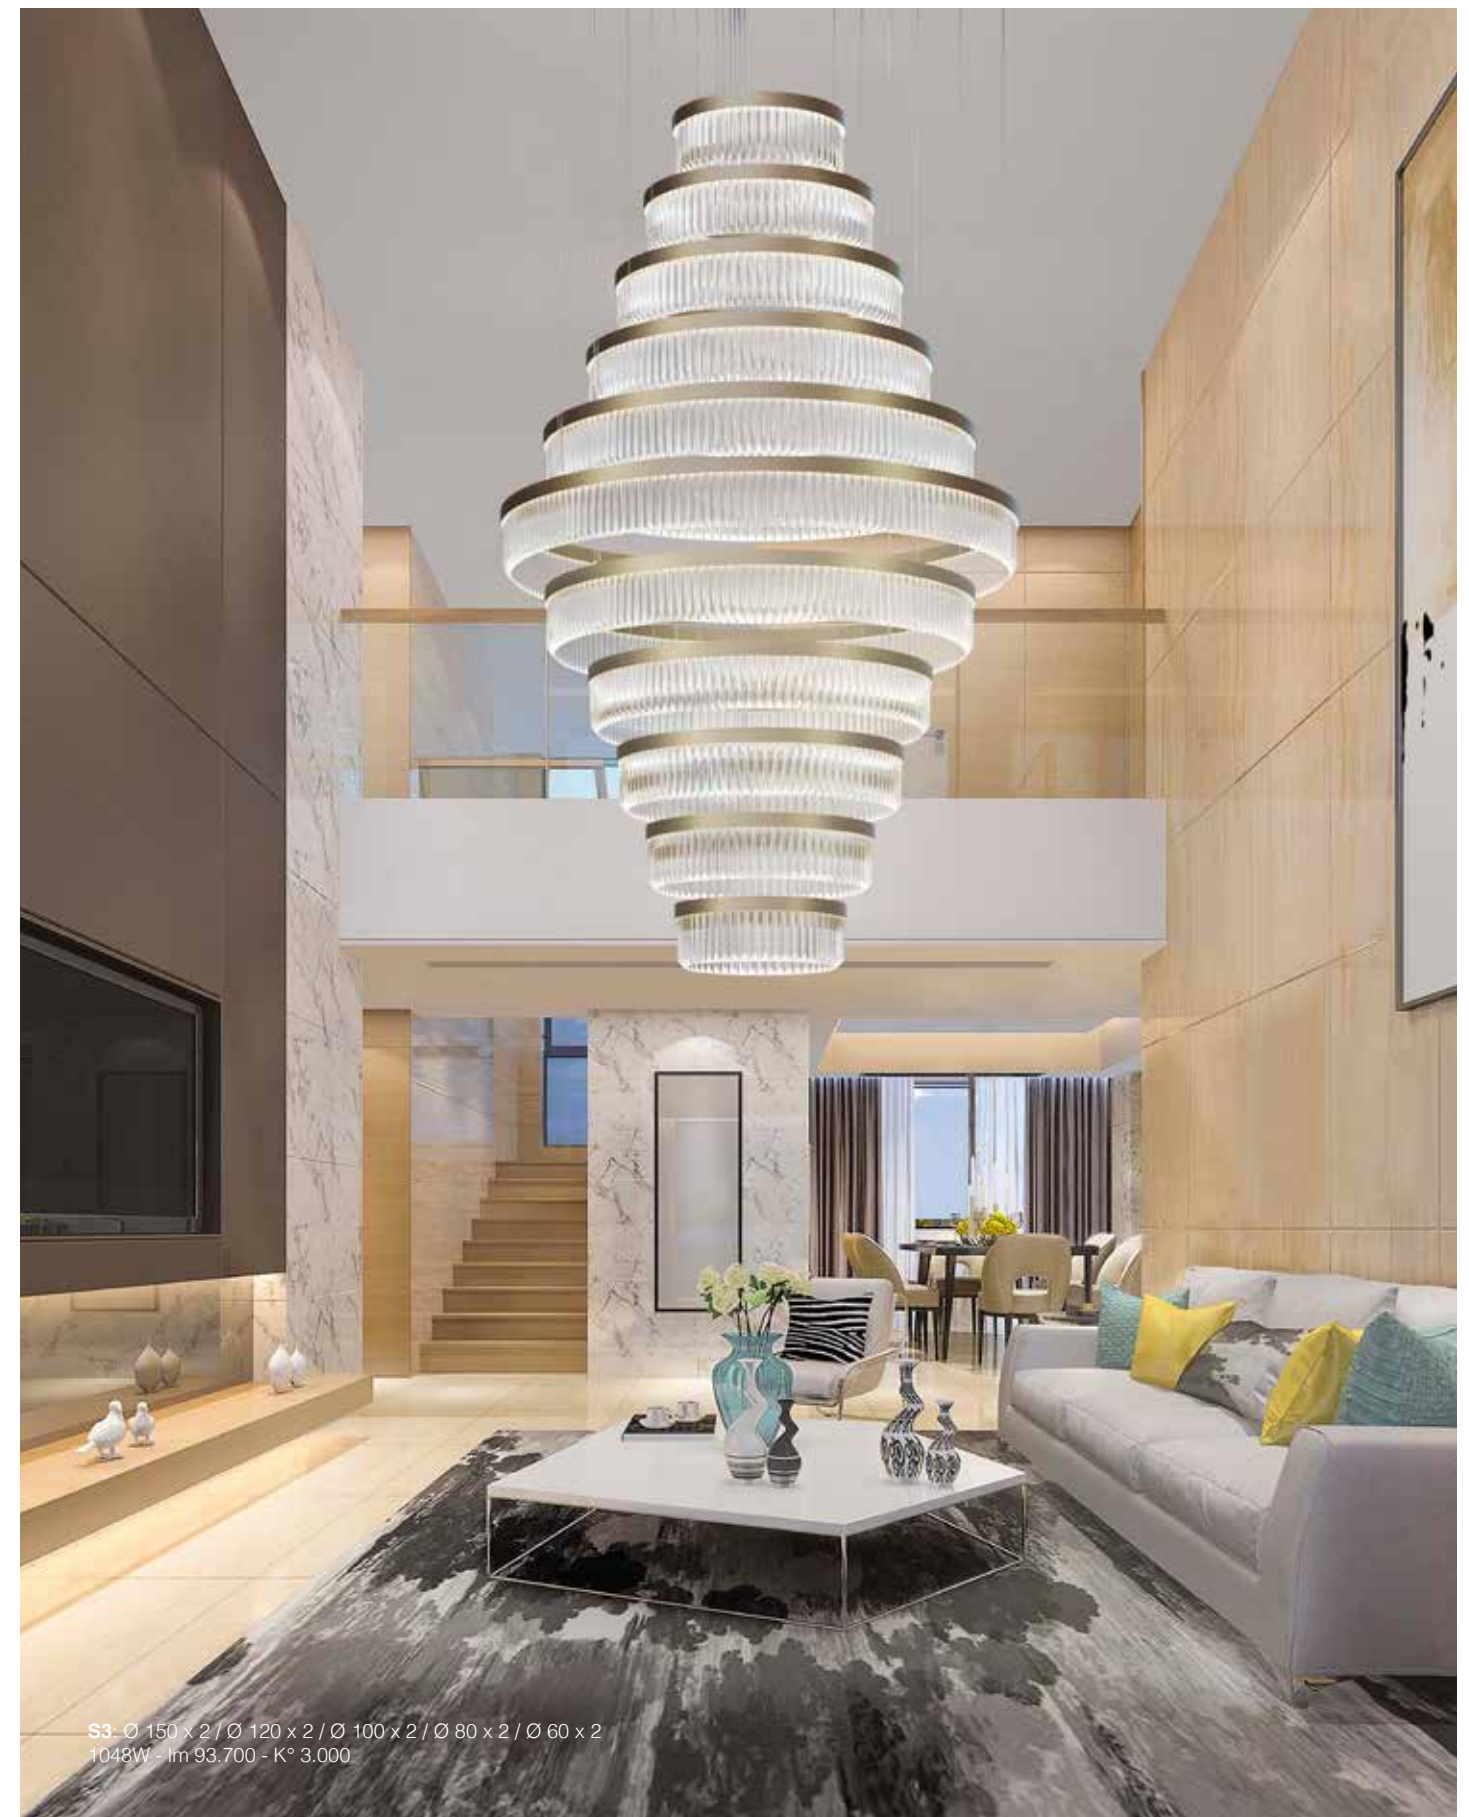

S3- Ø 150 x 2 / Ø 120 x 2 / Ø 100 x 2 / Ø 80 x 2 / Ø 60 x 2
1048W - Im. 93.700 - K° 3.000