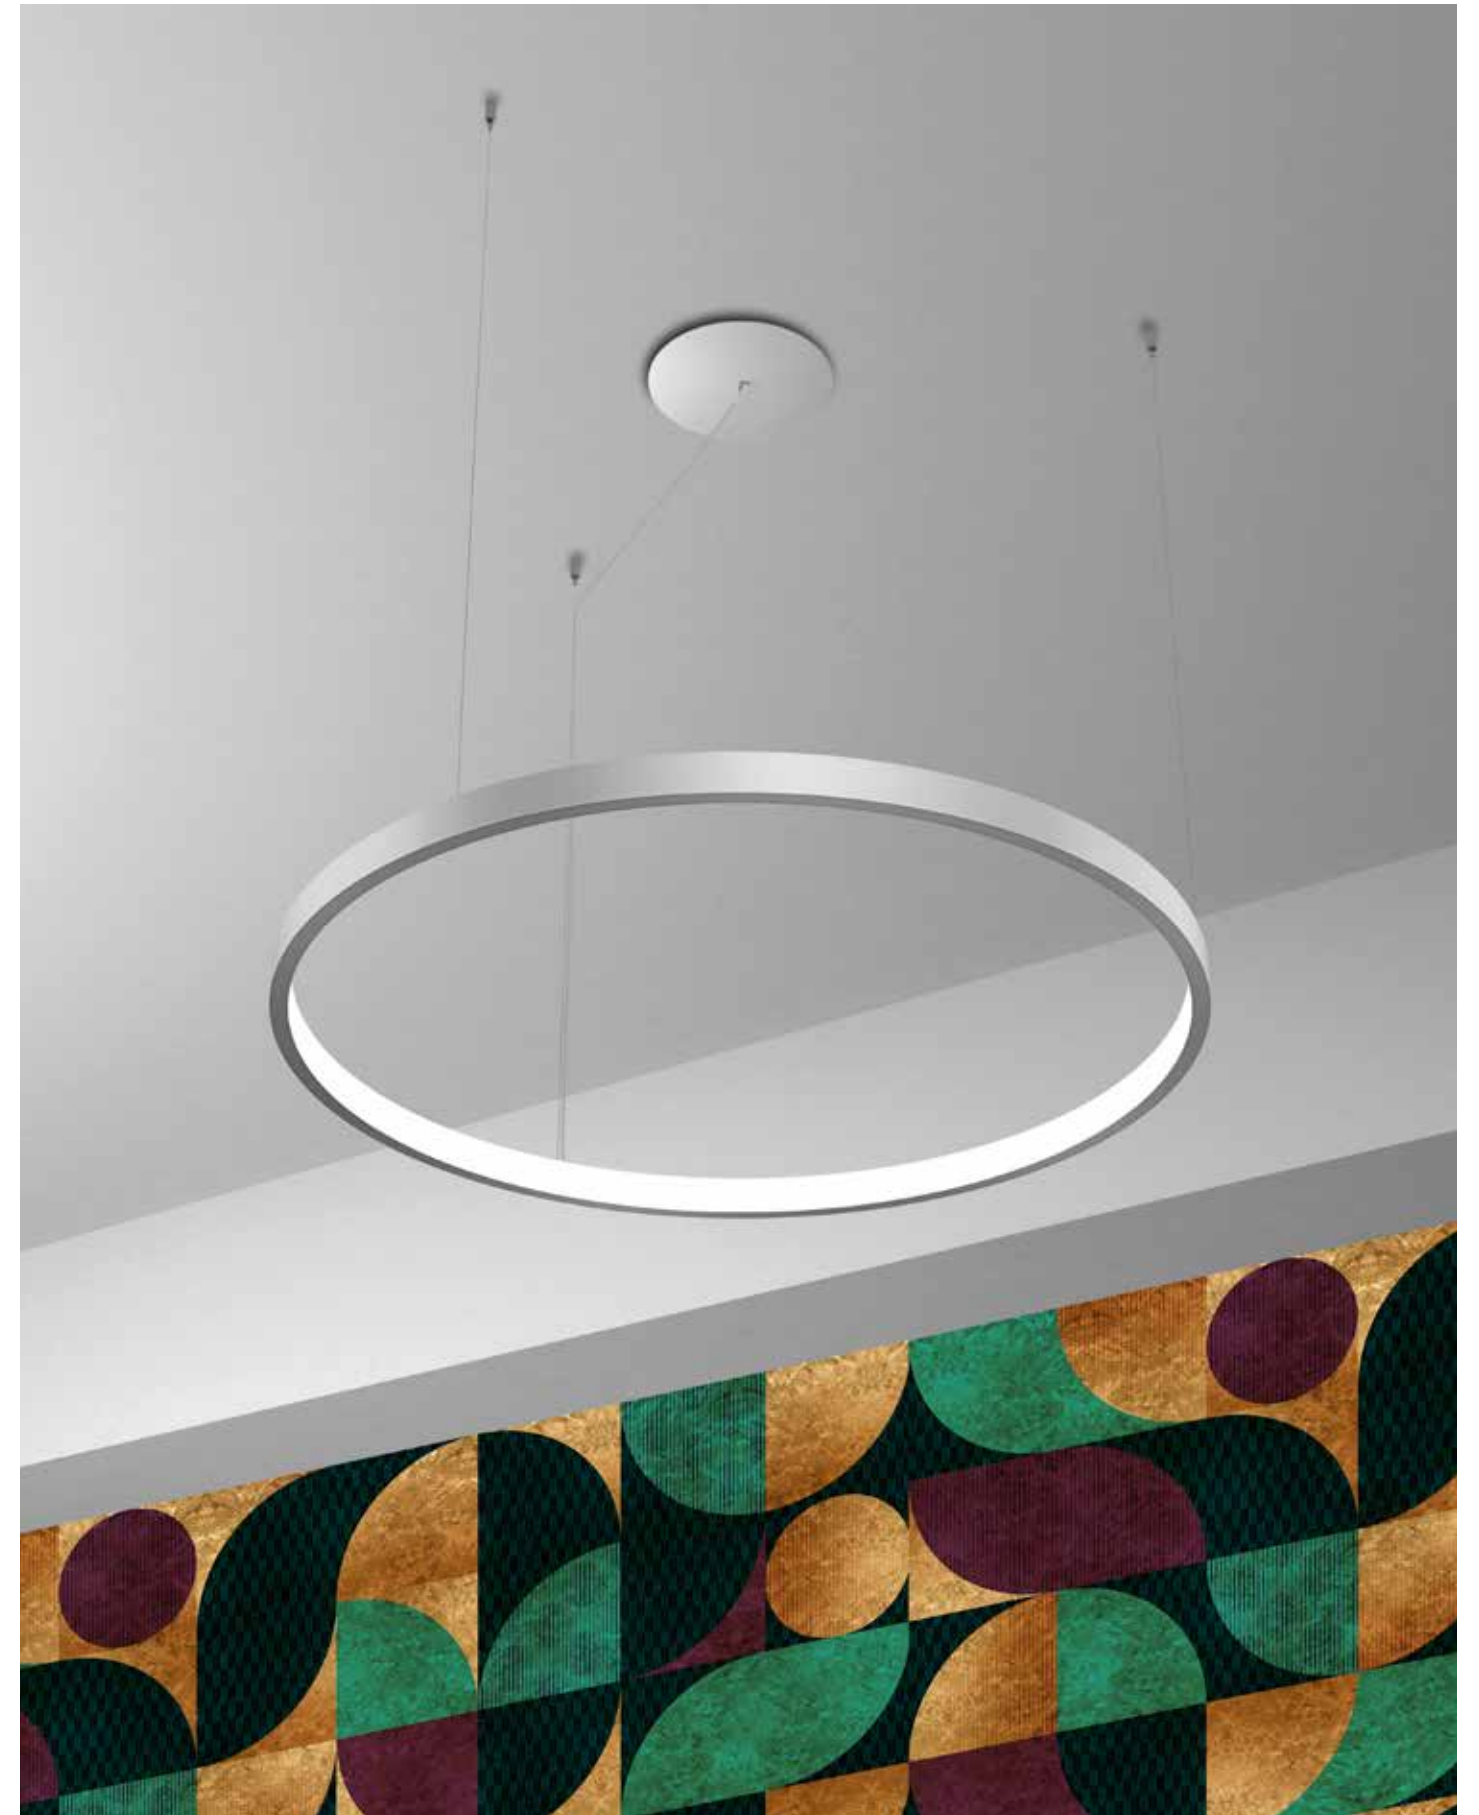

AURA

Design: Marchetti Lab

SOSPENSIONE
SUSPENSION