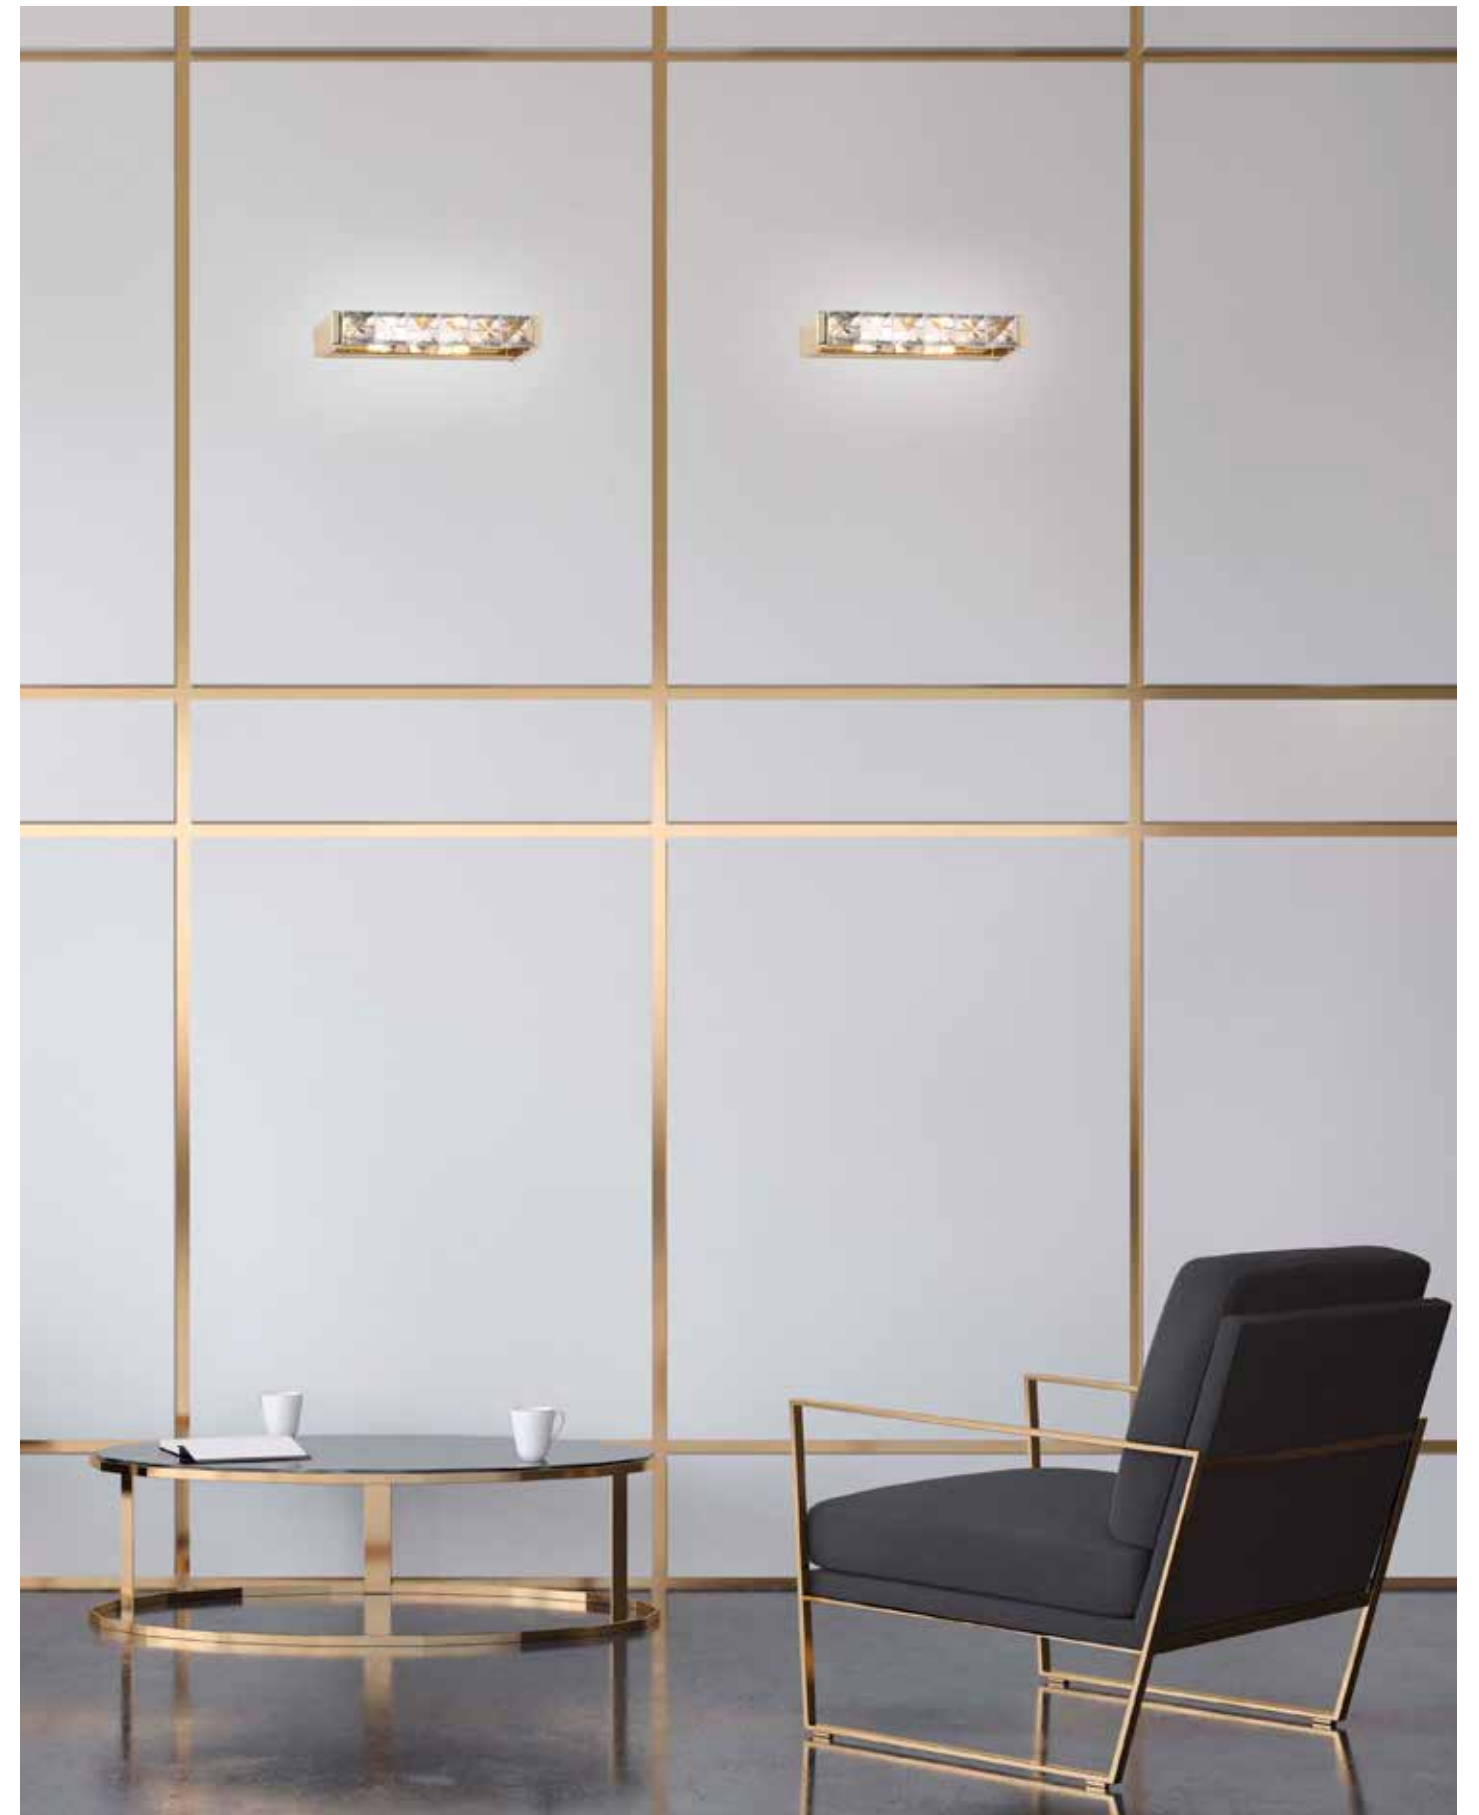

LYRA

Design: Roberto Giacomucci

PARETE
WALL