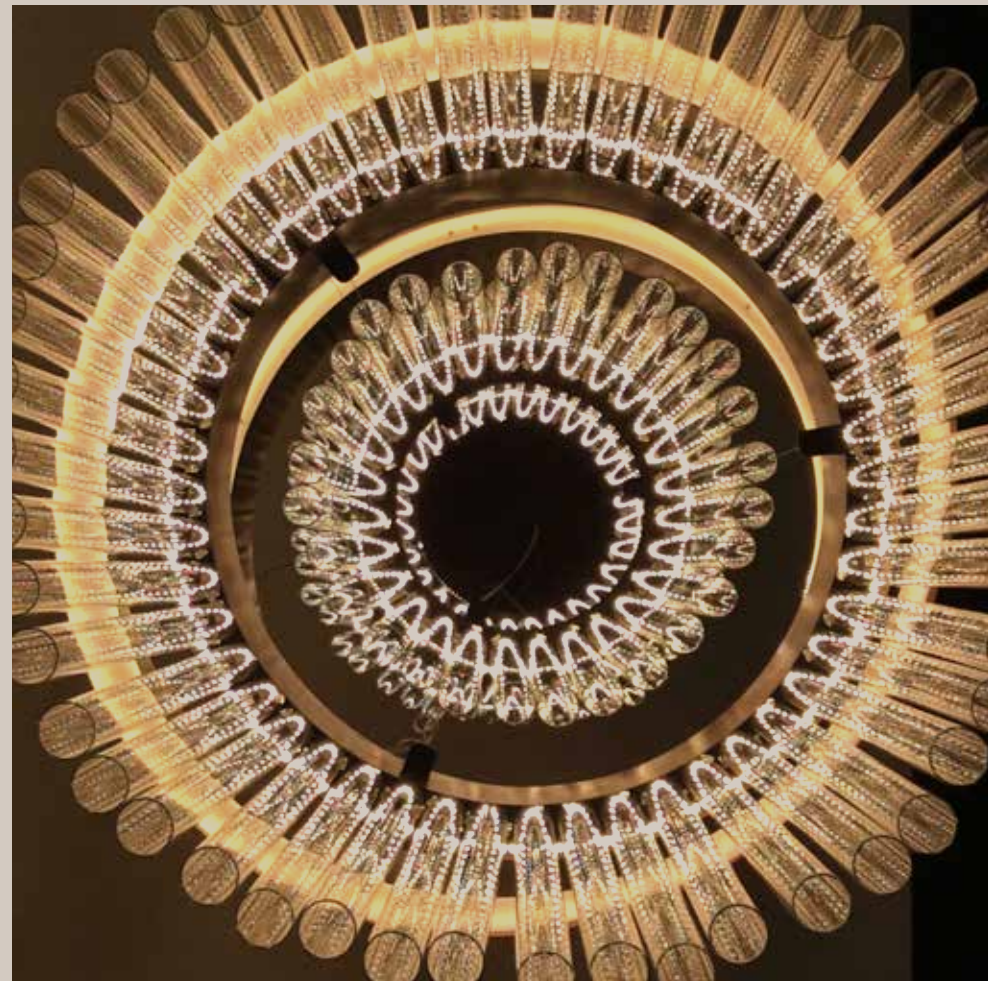

ICE

SOFFITTO
CEILING

Finitura/Finish:
Bianco/White
Nero/Black
Foglia oro/Gold leaf
Foglia argento/Silver leaf
Foglia rame/Copper leaf
Bronzo/Bronze
Oro spazzolato/Brushed satin gold
Nickel nero/Black nickel

Vetro liscio/Smooth glass
Vetro rigato/Ribbed glass (su richiesta/on request)