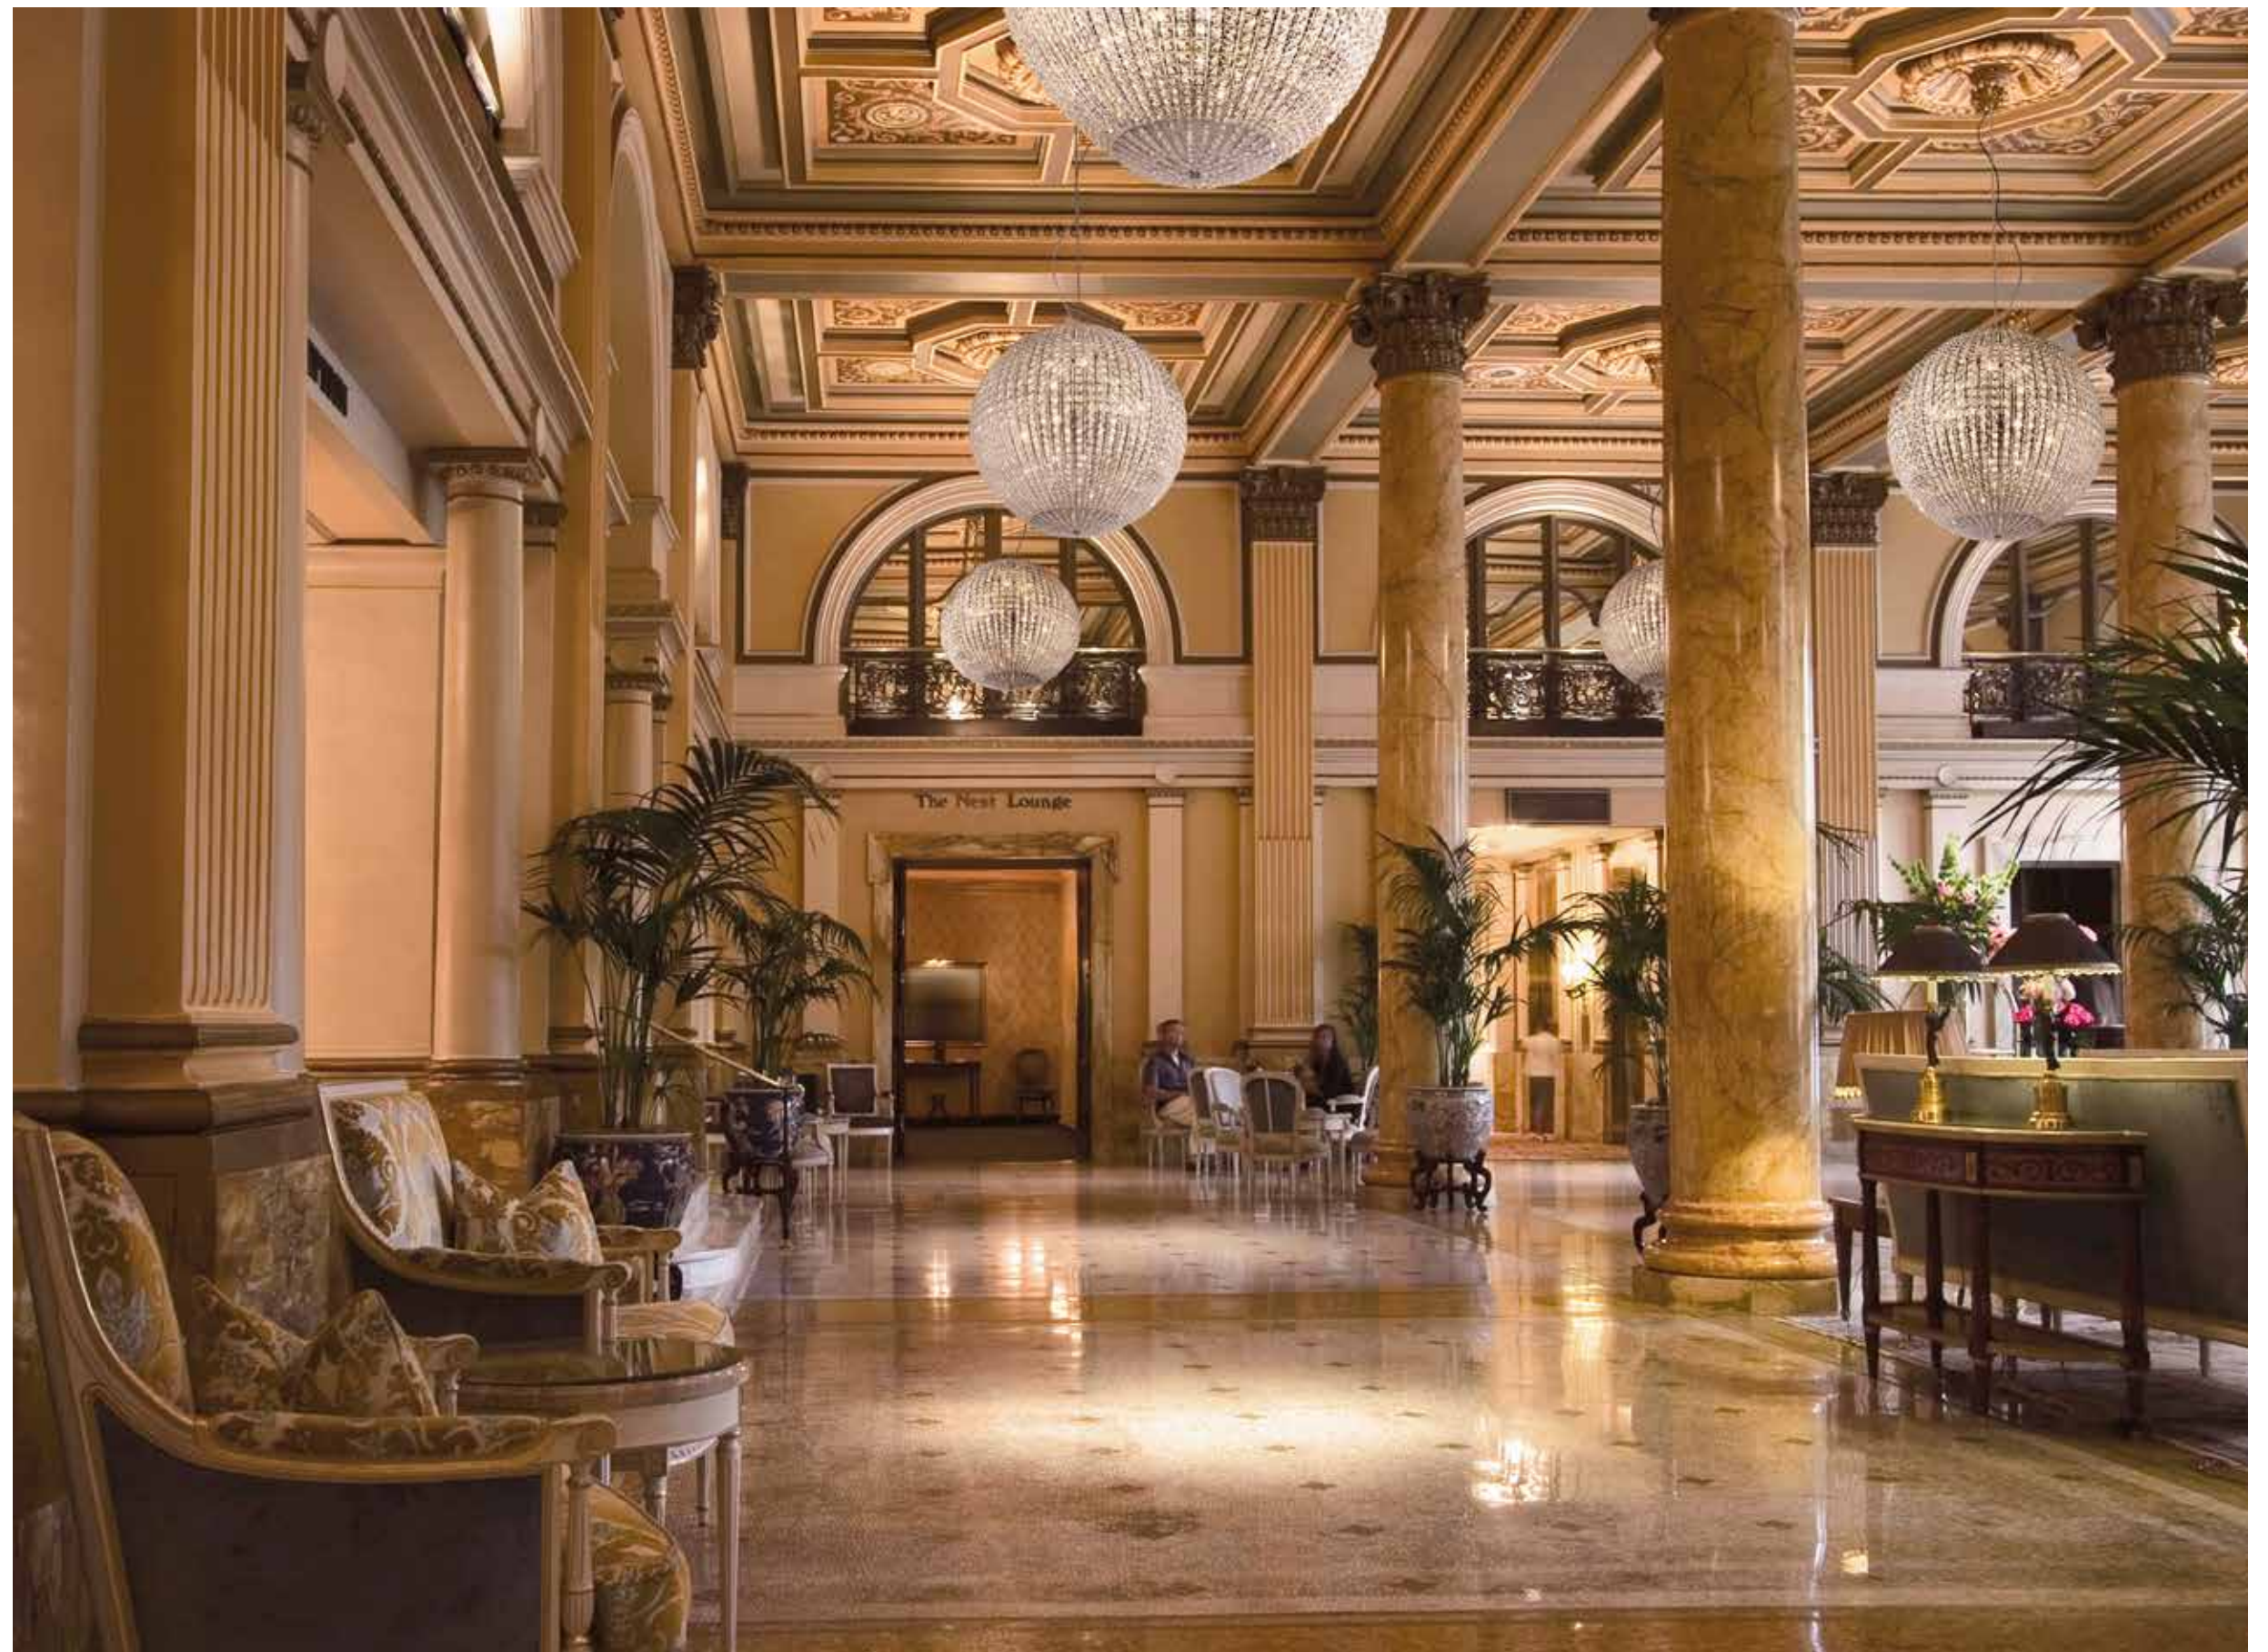

Cristalli quadrati/Square crystals:
Cristallo/Crystal
Cristalli ottagonali/Octagonal crystals:
Asfour

S37: Ø 37 cm tot. H 150 cm - 9 x LED
S50: Ø 50 cm tot. H 150 cm - 12 x LED
S70: Ø 70 cm tot. H 150 cm - 14 x LED