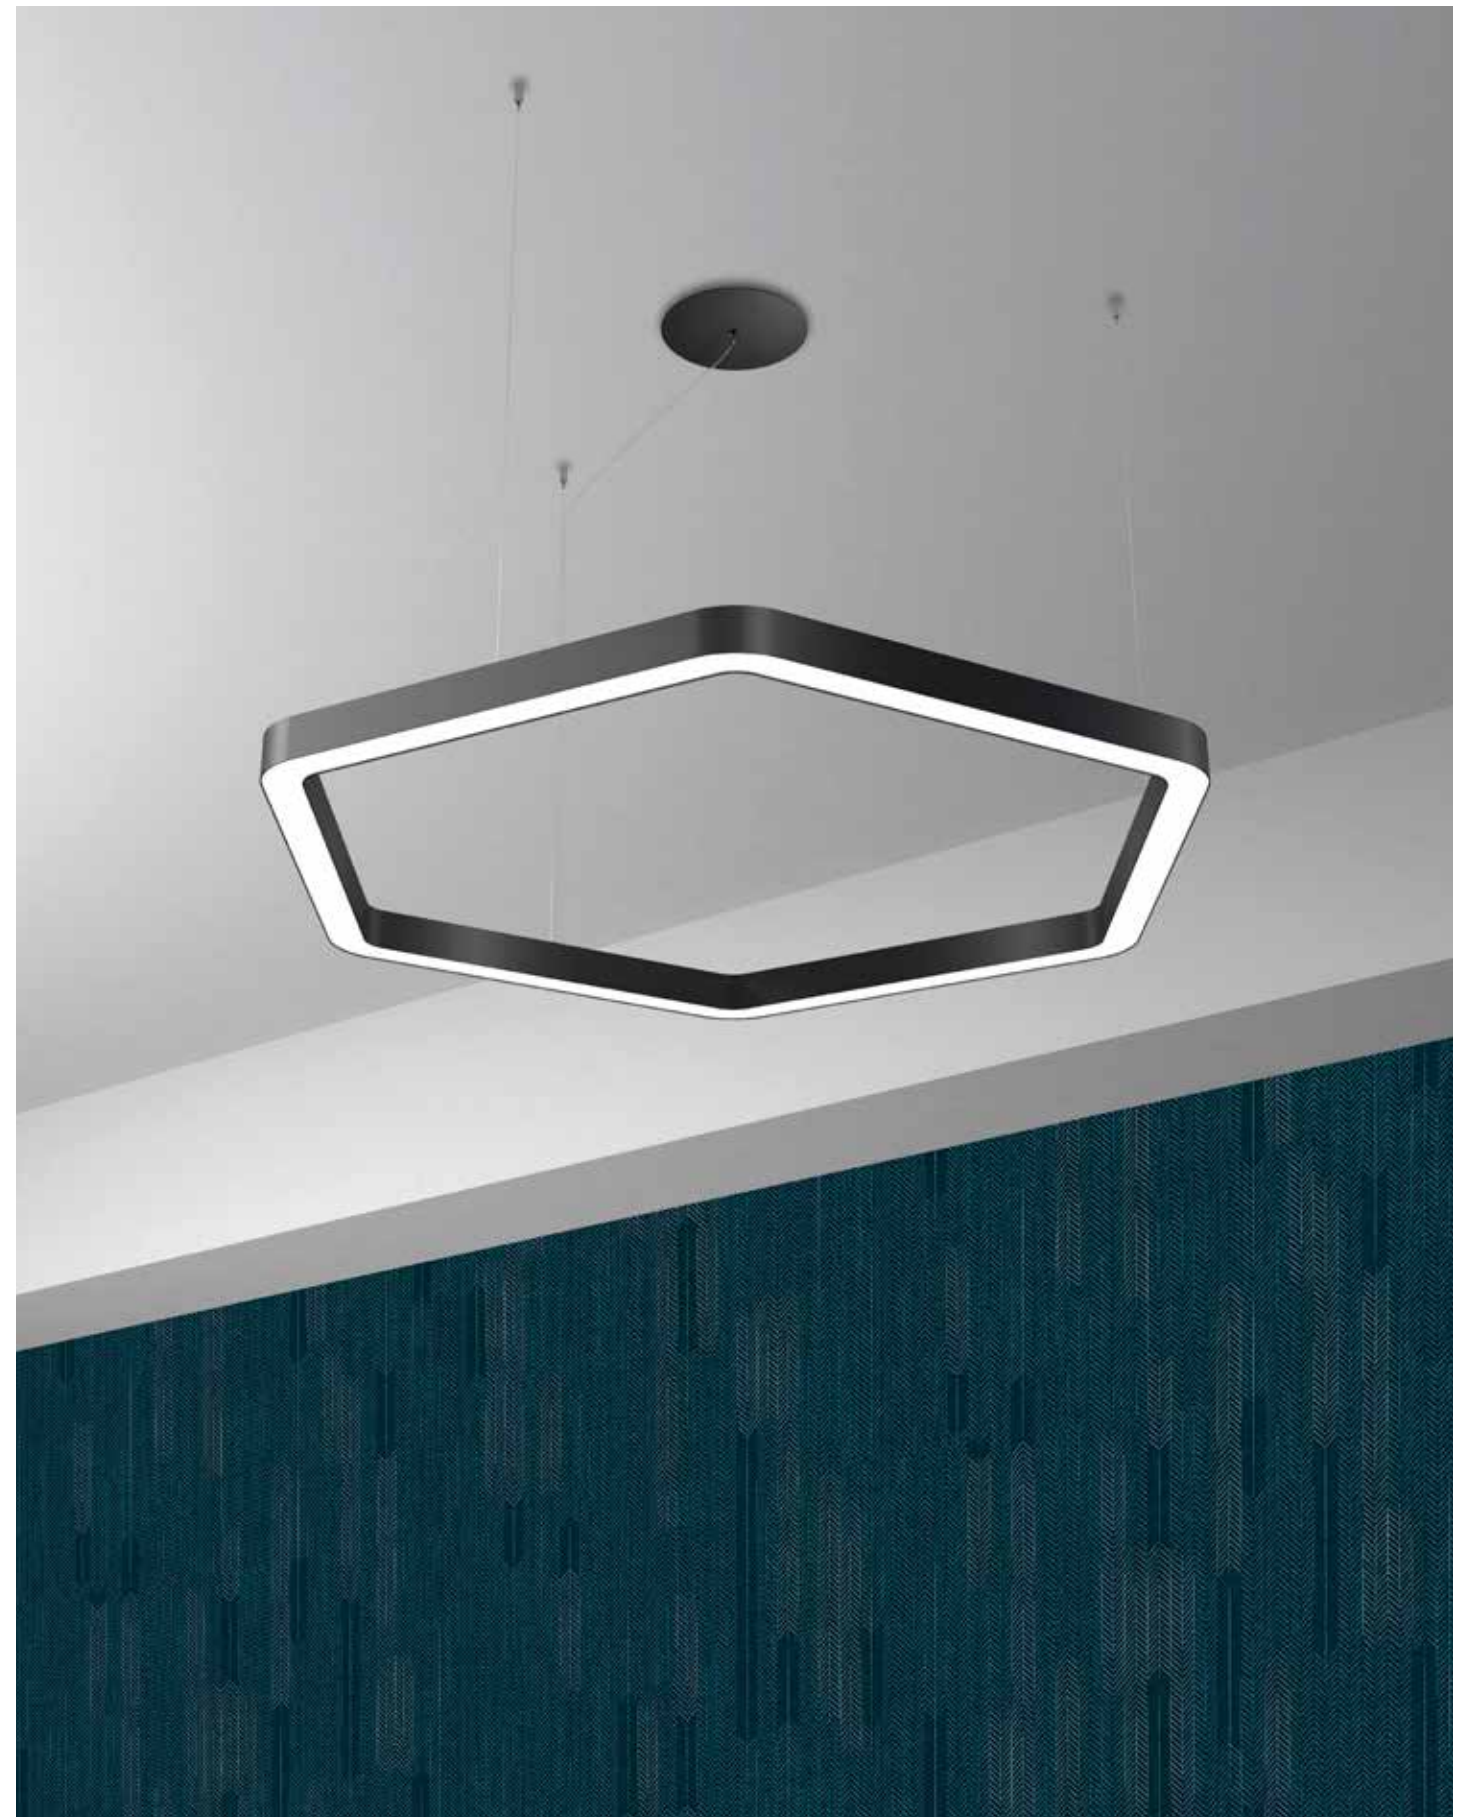

EXAGON

Design: Marchetti Lab

SOSPENSIONE
SUSPENSION