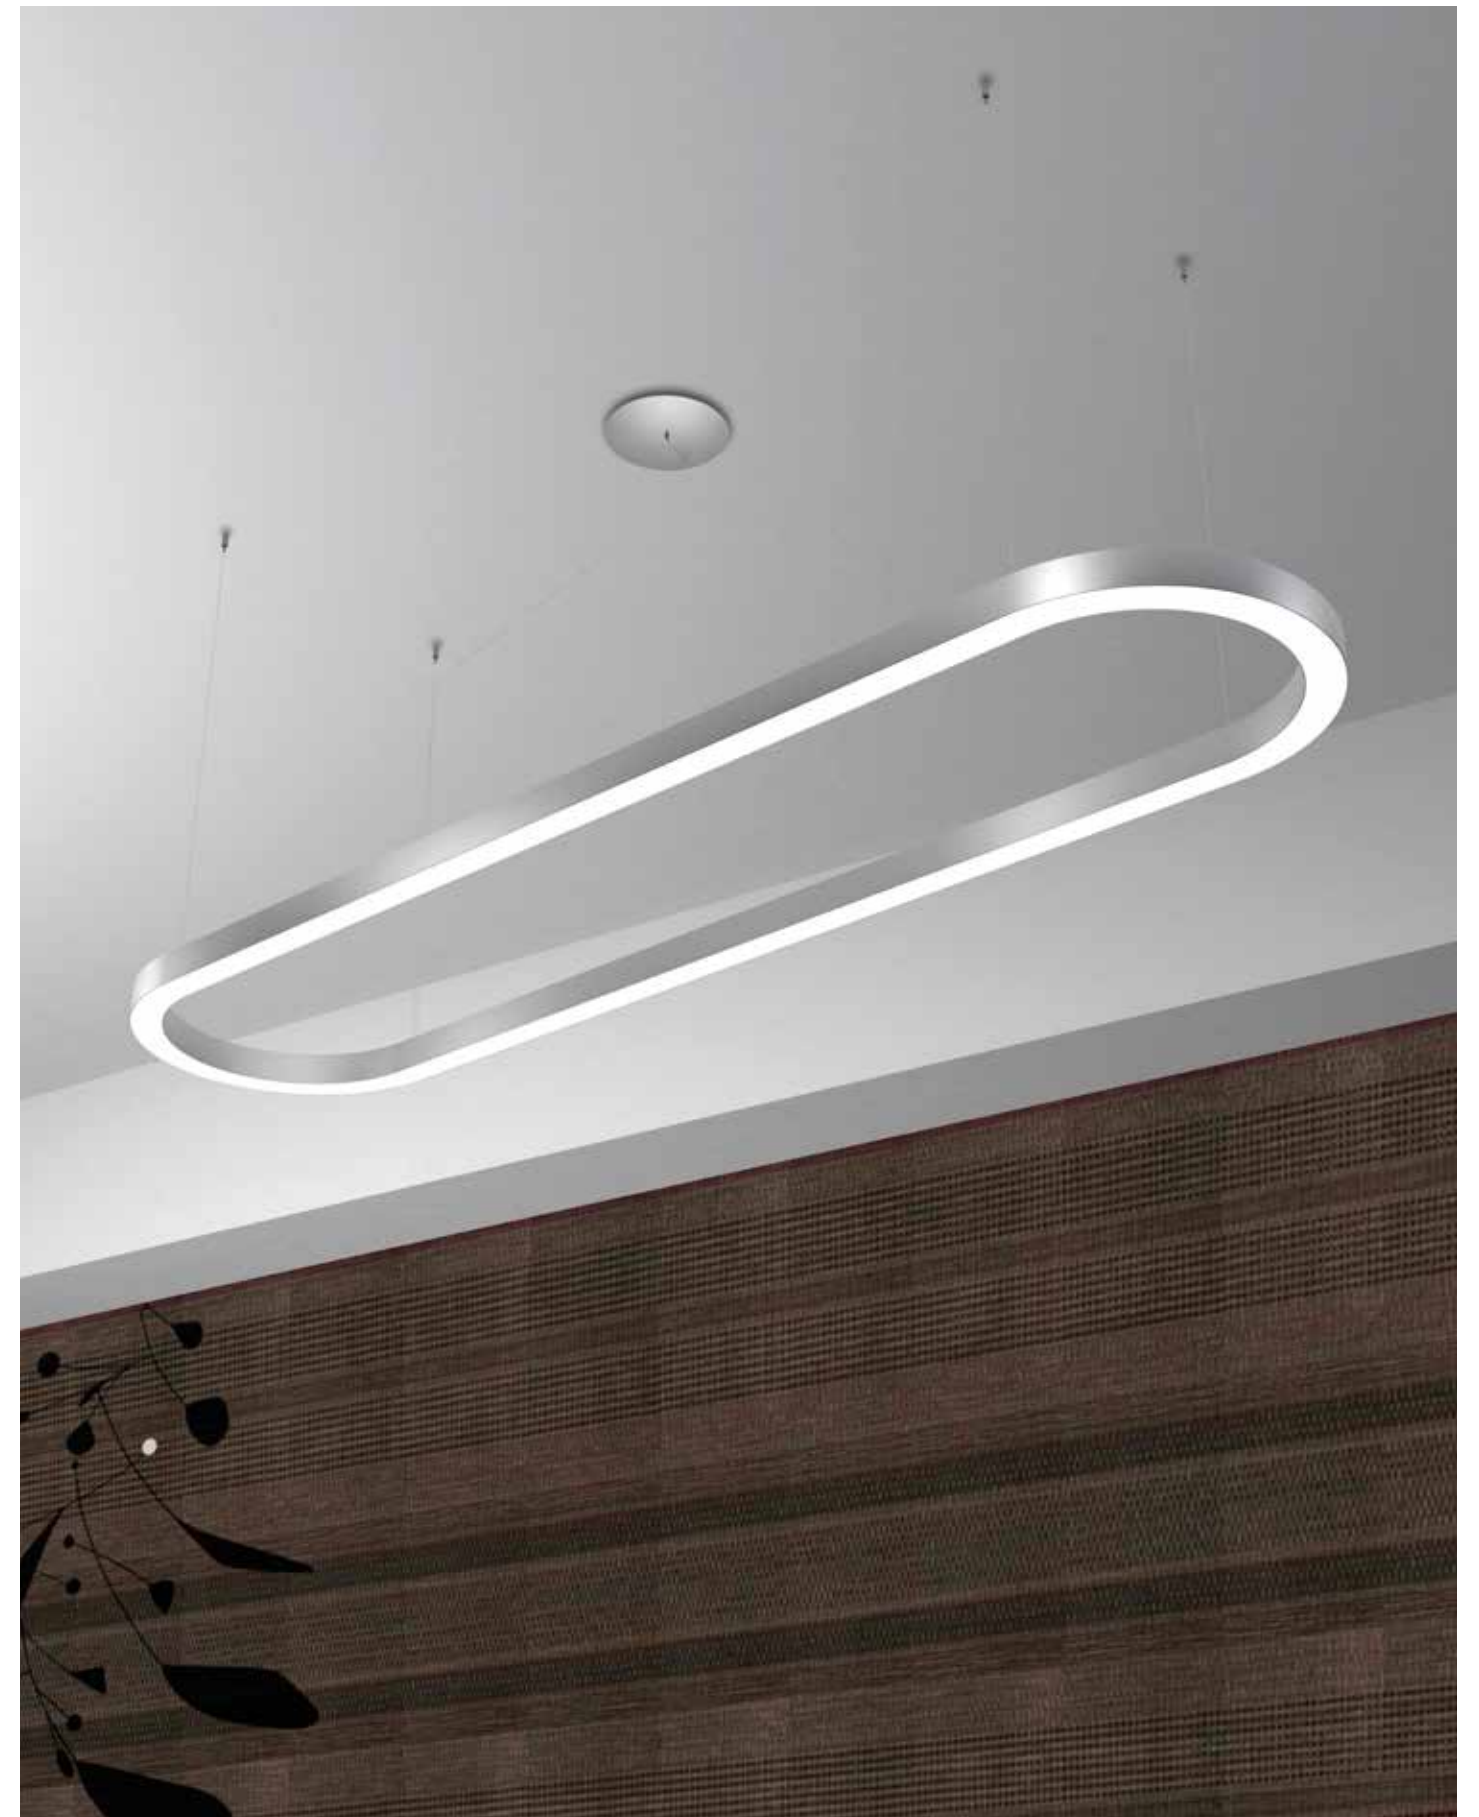

SV:

Dimensioni/Measurements:
sfera vetro/glass ball Ø 20 cm
Ø 70 cm H 30 cm H tot. 120 cm
1xE27 LED

TRACK

Design: Marchetti Lab

SOSPENSIONE
SUSPENSION

TRACK

SOSPENSIONE
SUSPENSION

Materiali/Materials:
Alluminio/Aluminum
Finitura/Finish:
Bianco/White
Nero/Black
Oro spazzolato/Brushed gold
Ottone brunito/Burnished brass