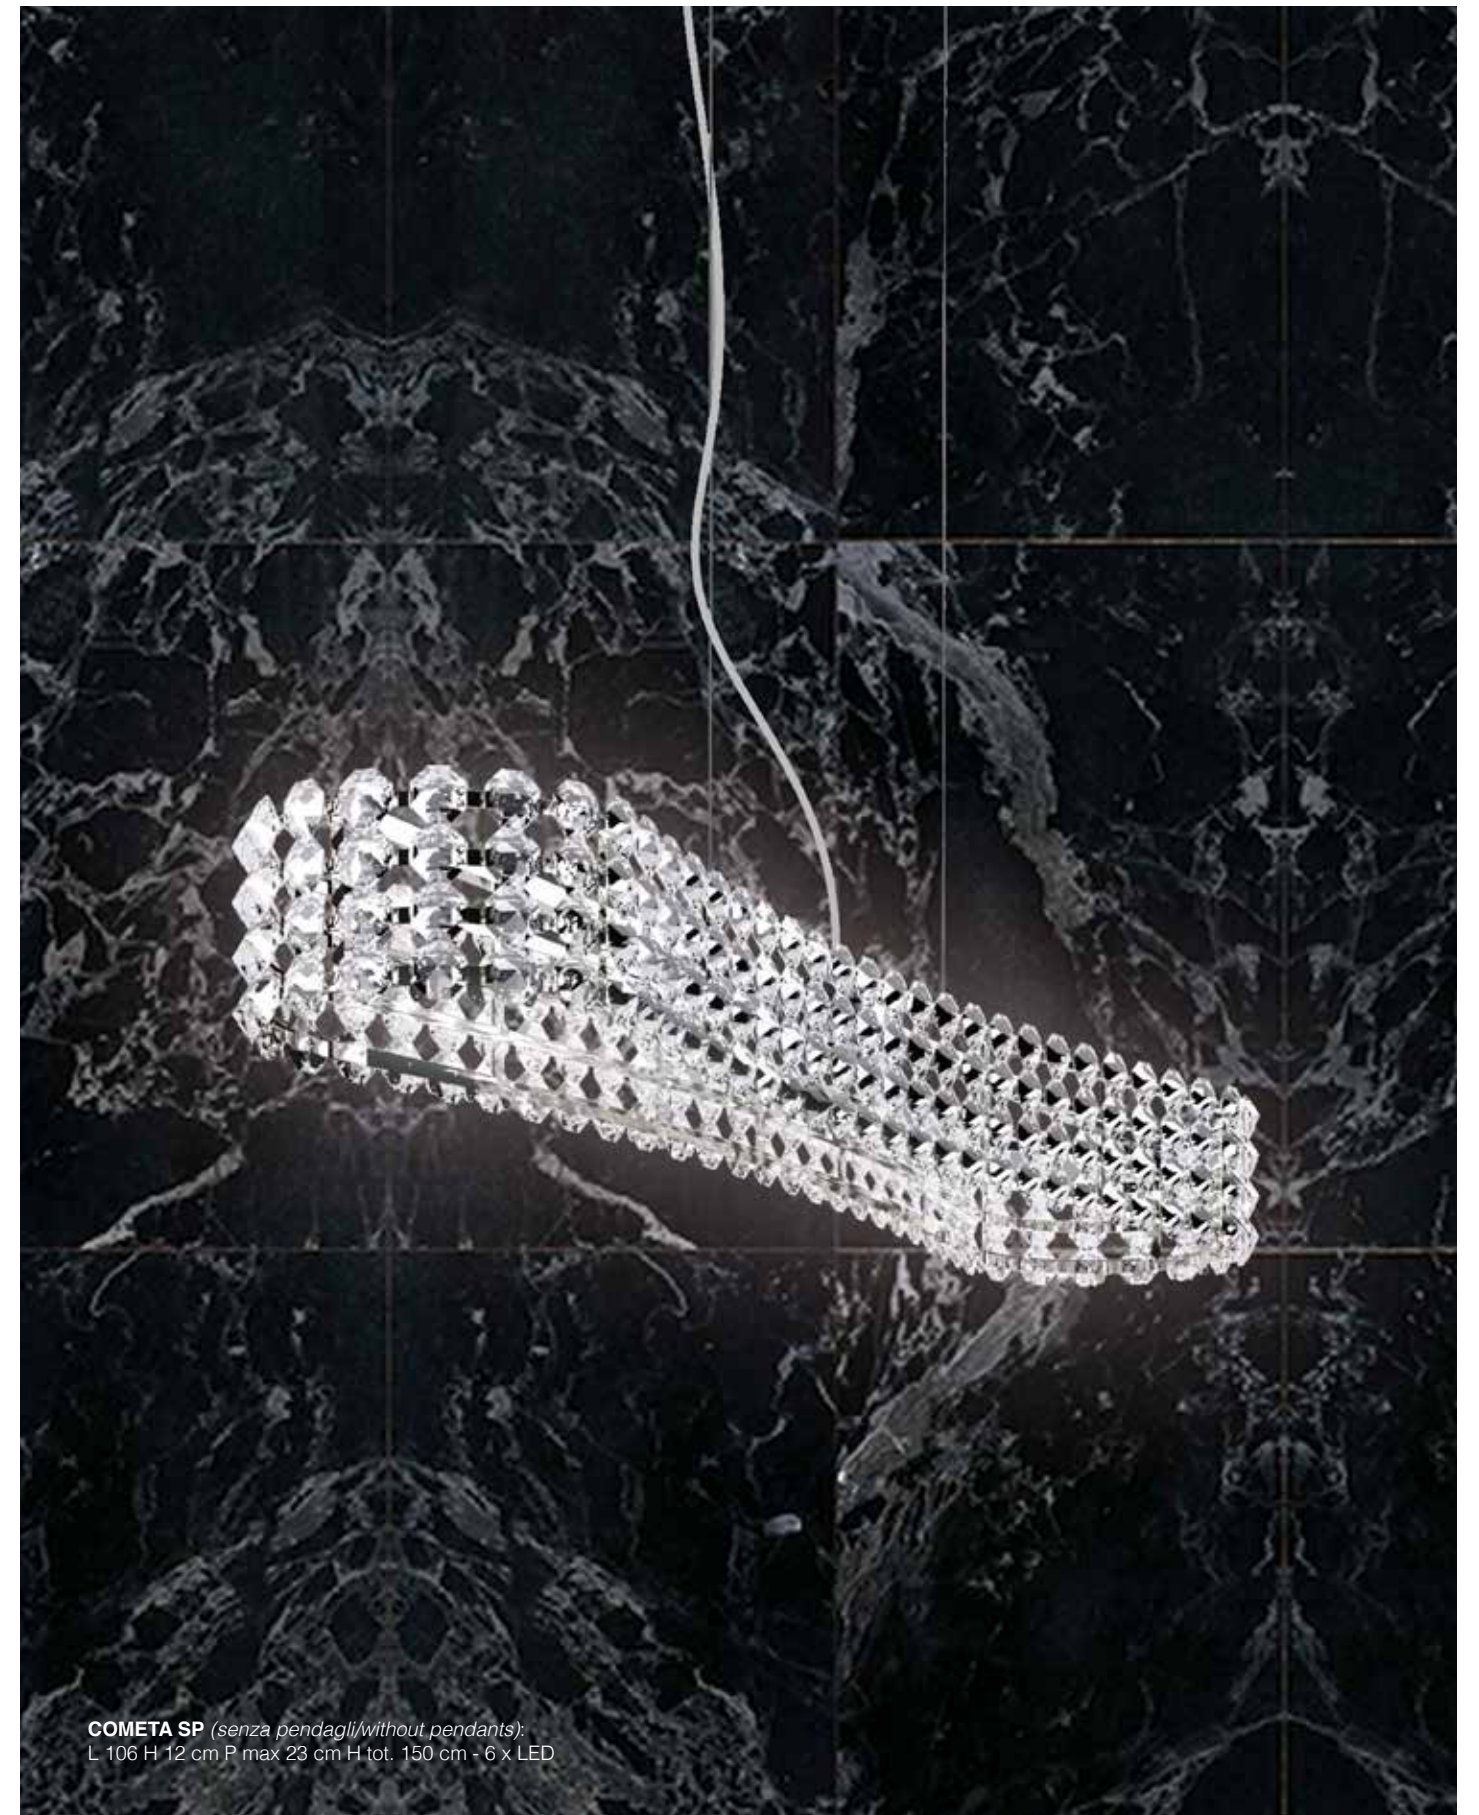

COMETA

Design: Roberto Giacomucci

SOSPENSIONE
SUSPENSION

COMETA SP (senza pendagli/without pendants):
L 106 H 12 cm P max 23 cm H tot. 150 cm - 6 x LED