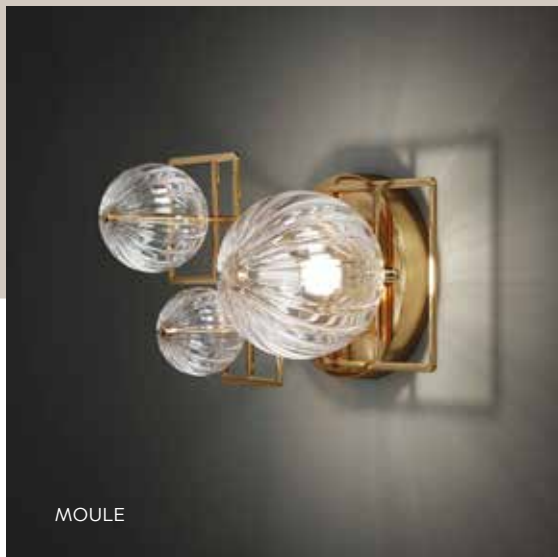

MOULE

MOULE

PARETE
WALL

Finitura/Finish:
Oro lucido 24kr/Gold 24kr
Nichel/Nickel
Nichel nero/Black nickel

Vetro rigato trasparente/Ribbed glass transparent

AP: 23x19 cm H 17 cm - 1 x LED

MOULE

PARETE
WALL

Finitura/Finish:
Oro lucido 24kr/Gold 24kr
Nichel/Nickel
Nichel nero/Black nickel

Vetro rigato trasparente/Ribbed glass transparent

APG: 30x23 cm H 75 cm - 4 x LED
APG VO: 30x23 cm H 75 cm - 4 x LED