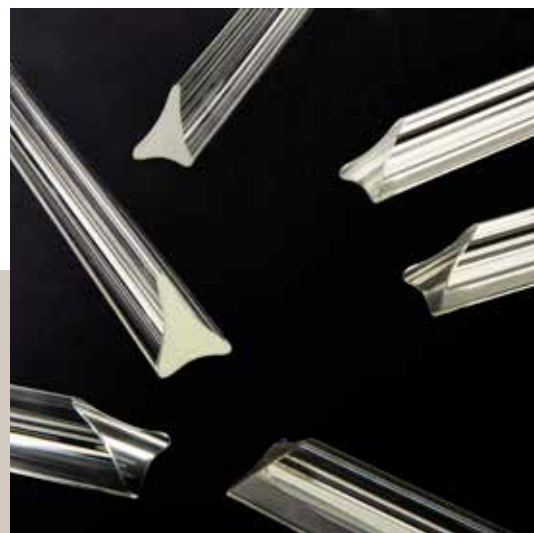

REFLEXA

SOSPENSIONE
SUSPENSION

Finitura/Finish:

Oro satinato/Satine gold
Alluminio/Aluminium
Champagne/ Champagne
Bianco/White
Foglia oro/Gold leaf
Foglia argento/Silver leaf
Nero/Black
Bronzo/Bronze
Nichel nero/Black nickel

Su richiesta Finiture Galvaniche/On request Plated Finish
Su richiesta/On request: • K° 2.700 • K° 4.000
• dimensioni speciali/custom size

Con triedro vetro Murano / With triedro Murano glass

Dimmerabile Dali, 0-10v, push button
Dimmable Dali, 0-10v, push button

Vetro triedro Murano / Murano triedro glass