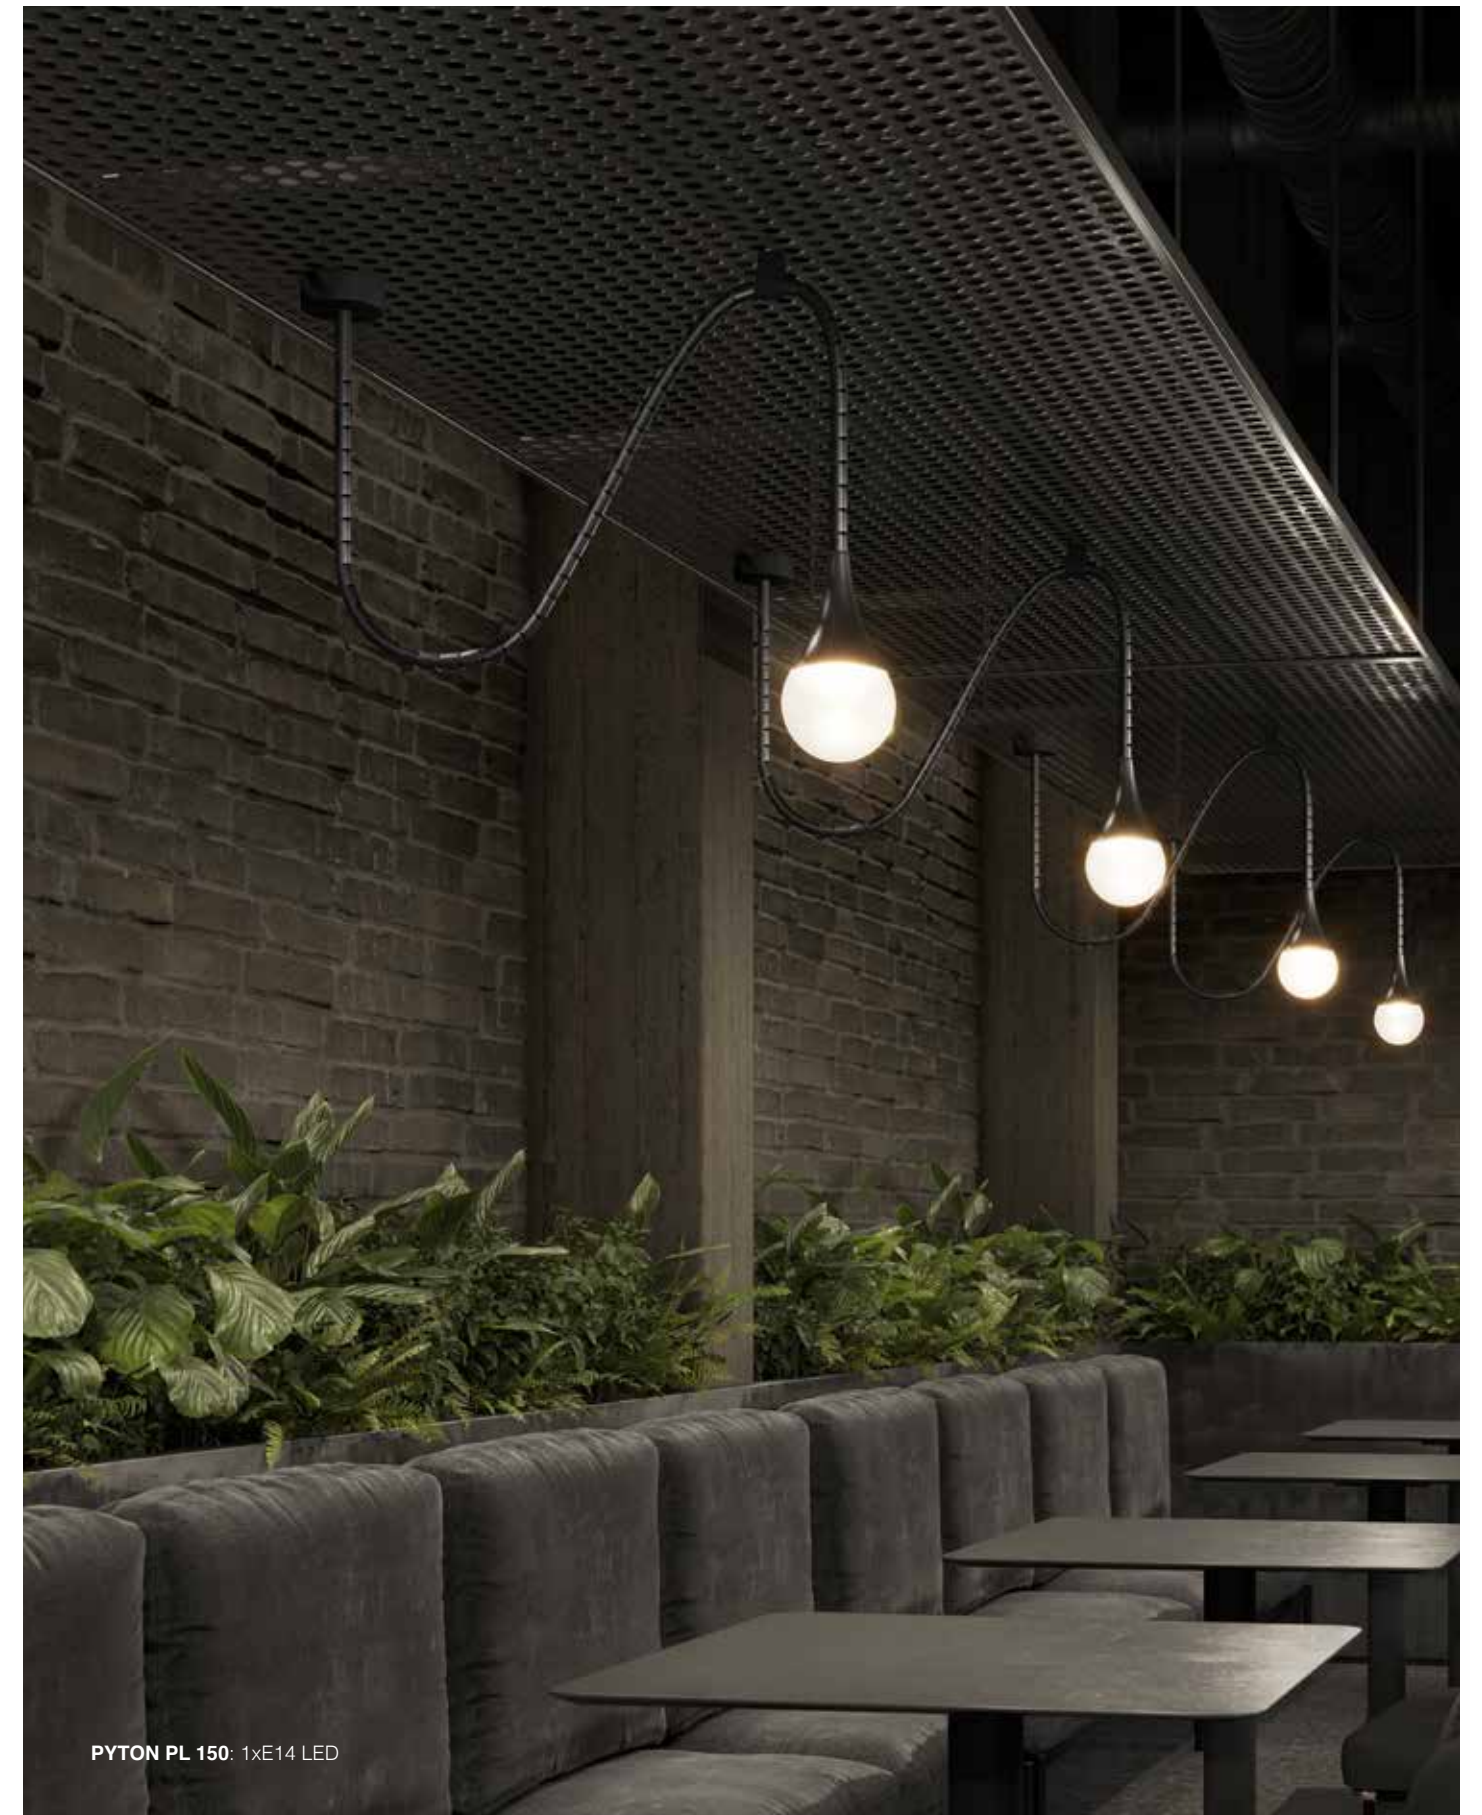

PYTON PL 150: 1xE14 LED

PYTON