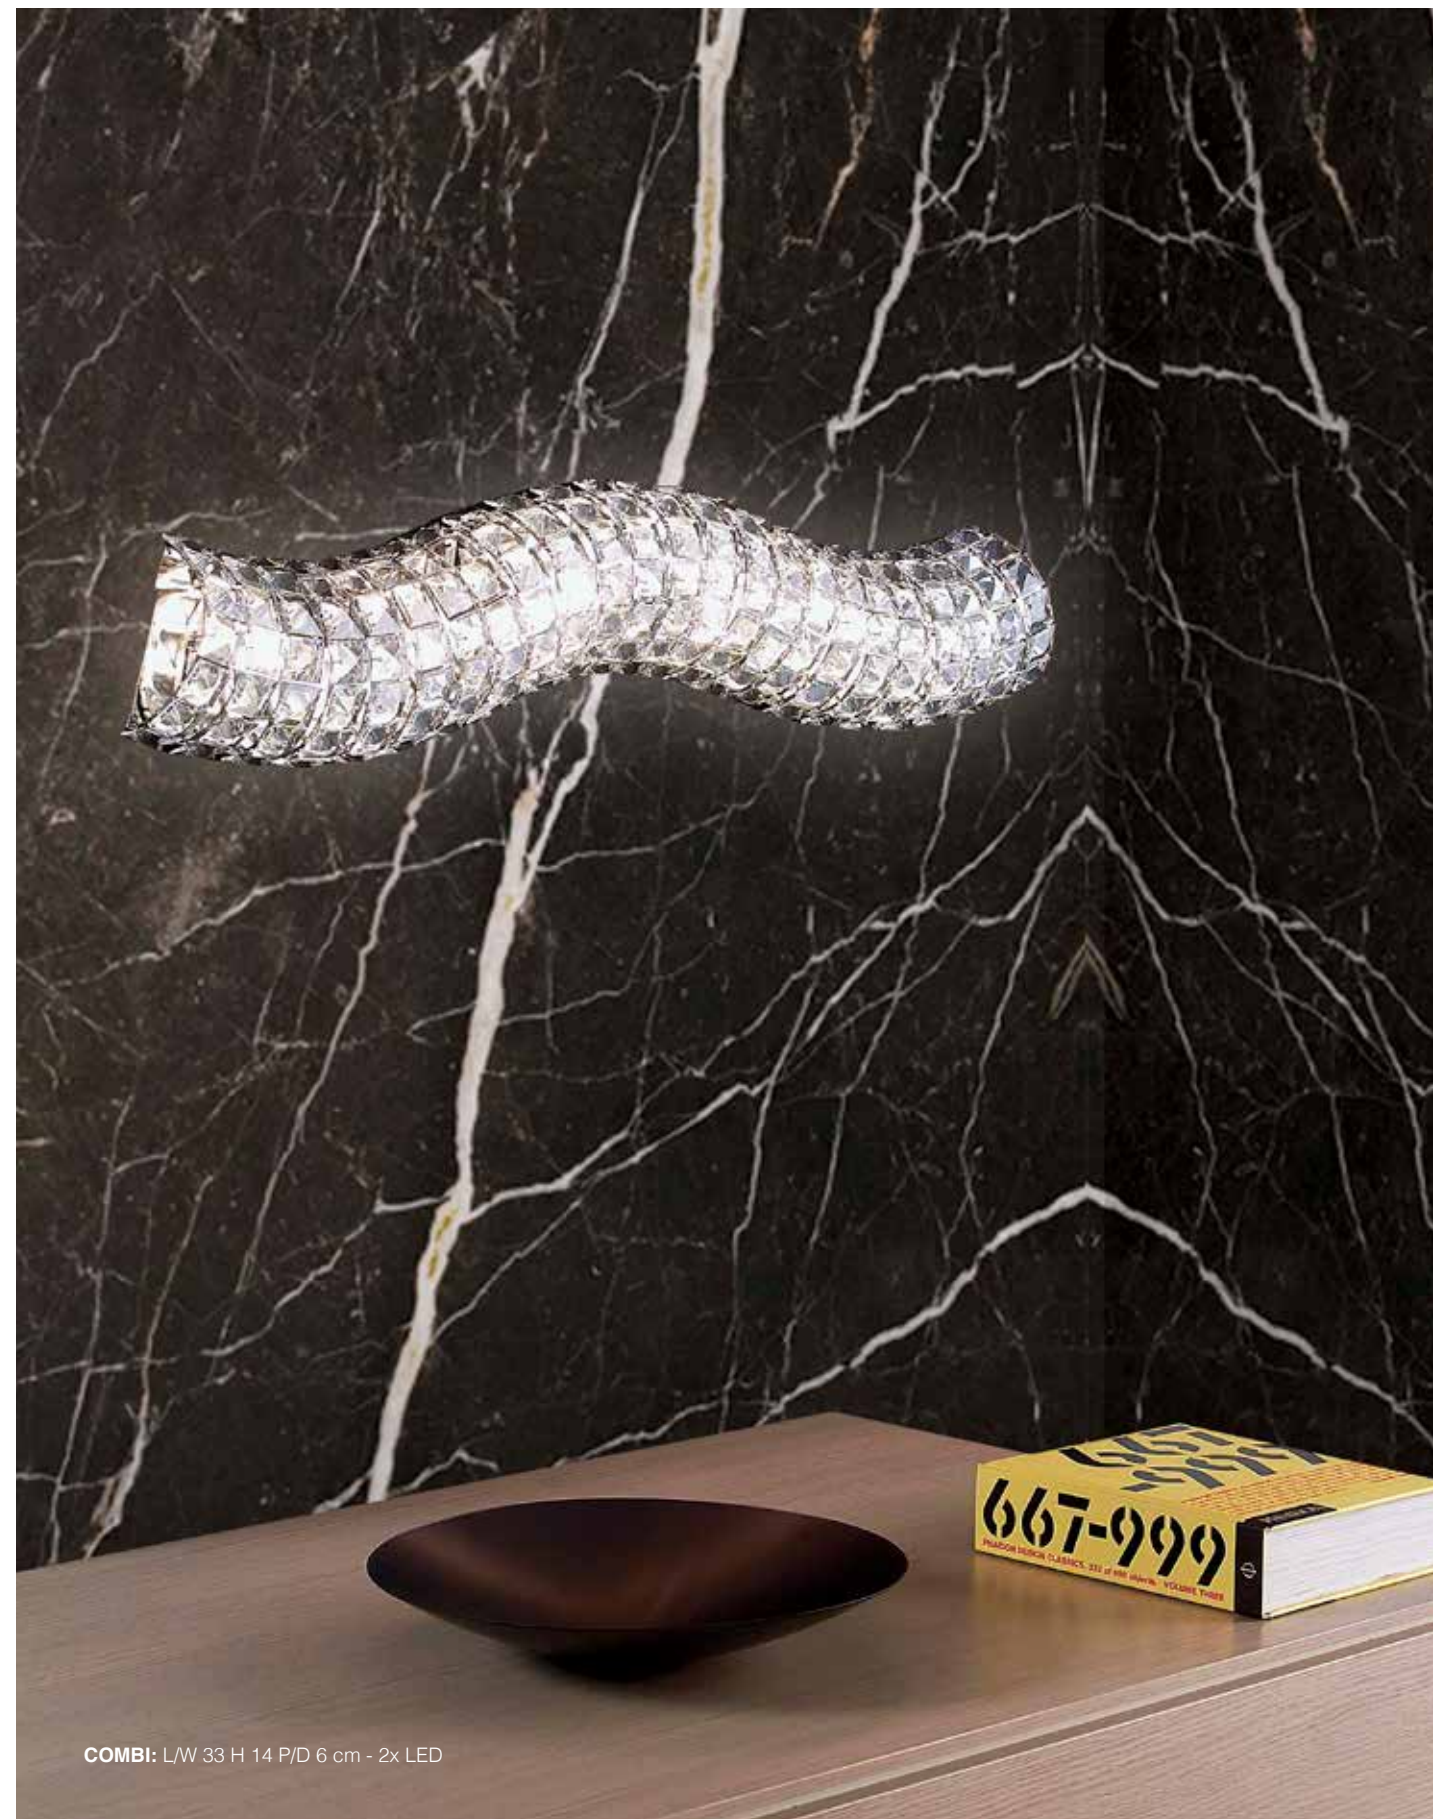

VOLANS

Design: Roberto Giacomucci

PARETE
WALL

VOLANS

PARETE
WALL

Finitura/Finish:
Oro 24 kt/Gold 24 kt
Nichel lucido/Shiny nickel

Cristalli quadrati/Square crystals:
Cristallo/Crystal

COMBI: L/W 33 H 14 P/D 6 cm - 2x LED