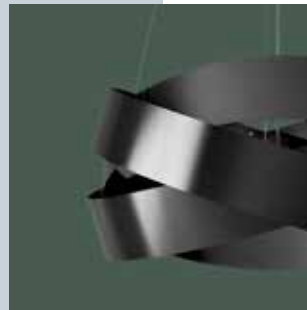

PURA

SOSPENSIONE
SUSPENSION

Materiali/Materials:

Metallo/Metal

Finitura/Finish:

Ottone/Brass

Bianco/White

Nero/Black

Foglia oro/Gold leaf

Foglia argento/Silver leaf

Foglia rame/Copper leaf

Bianco-foglia oro/White-gold leaf

Bianco-foglia argento/White-silver leaf

Nero-foglia oro/Black-gold leaf