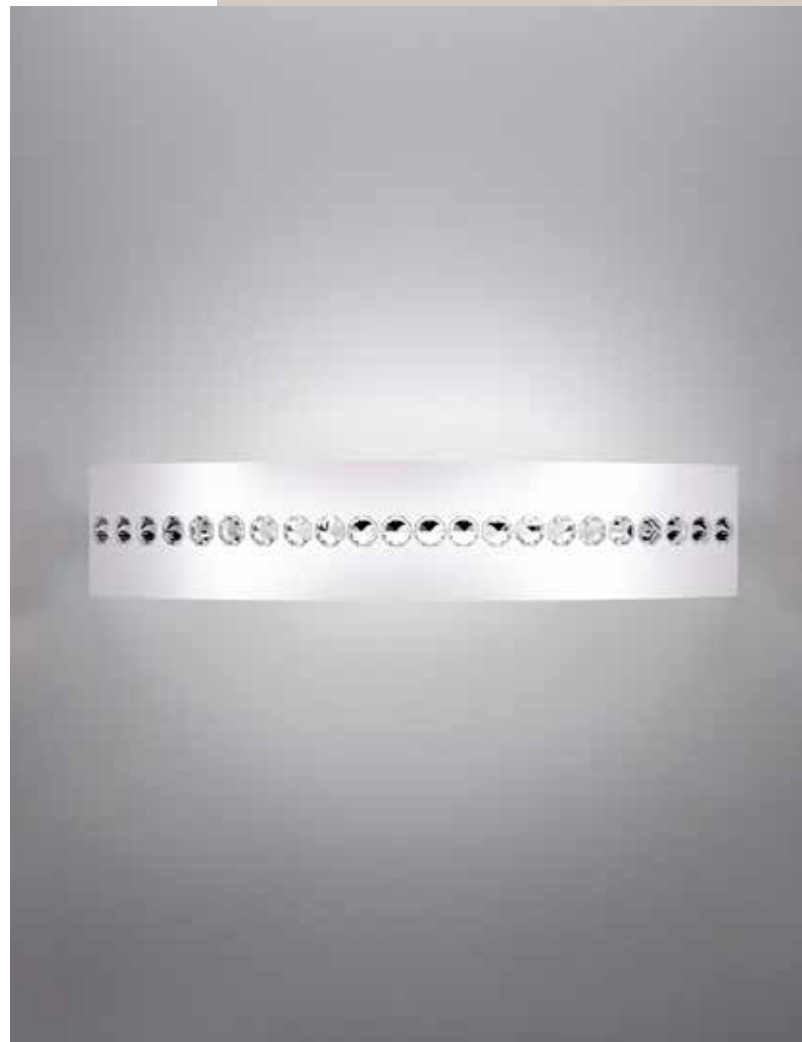

ESSENTIA

PARETE, TAVOLO
WALL, TABLE

Finitura/Finish:
Foglia oro/gold leaf
Foglia argento/silver leaf
Foglia rame/copper leaf
Bianco/white
Nero/black

Cristalli ottagonali/Octagonal crystals:
Cristallo/Crystal
Asfour

AP35: L/W 35 H 10 P/D 12 cm - 1 x R7s (78 mm)
AP50: L/W 50 H 10 P/D 12 cm - 1 x R7s (78 mm)
AP2: L/W 36 H 19 P/D 12 cm - 1 x R7s (78 mm)