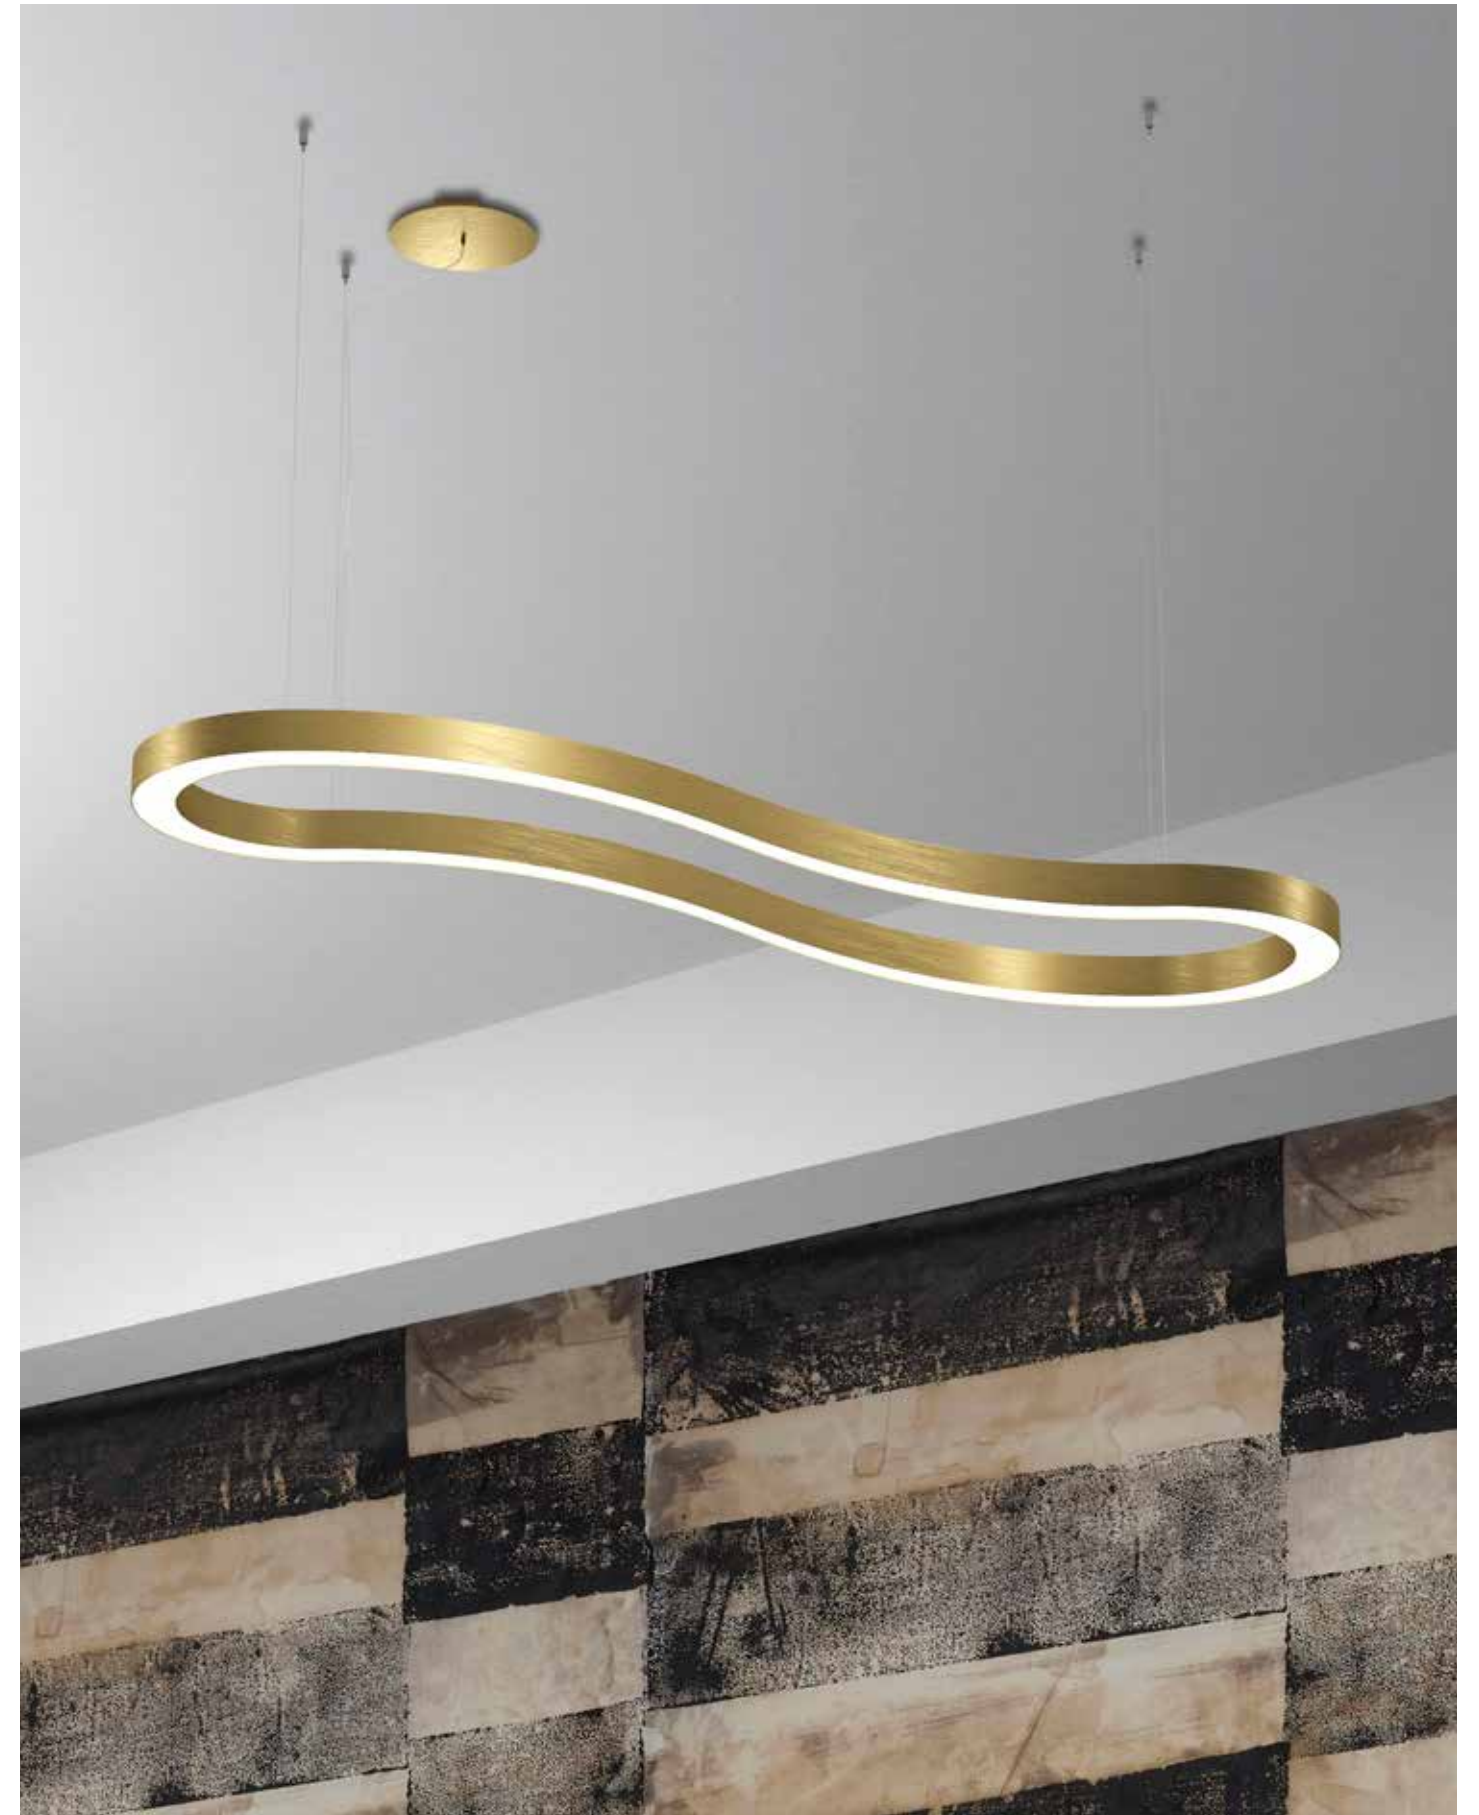

S50:

Dimensioni/Measurements:
 Ø 50 cm H 30 cm H tot. 150 cm
 3xE27 LED - 8xG9 LED
 LED: 24W down - 9W up

BAND

SOSPENSIONE
SUSPENSION

Materiali/Materials:

Metallo/Metal
Finitura/Finish:
Bianco/White
Nero/Black
Foglia oro/Gold leaf
Foglia argento/Silver leaf
Foglia rame/Copper leaf
Bianco-foglia oro/White-gold leaf
Bianco-foglia argento/White-silver leaf
Nero-foglia oro/Black-gold leaf

S50:

Dimensioni/Measurements:
Ø 50 cm H 30 cm H tot. 150 cm
3xE27 LED - 8xG9 LED
LED: 24W down - 9W up

FALL

Design: Marchetti Lab

SOSPENSIONE
SUSPENSION

FALL

SOSPENSIONE
SUSPENSION

Materiali/Materials: