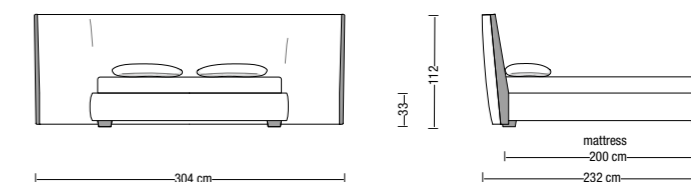

Base: half-hidden solid wood feet.

Wood finish: canaletto oak or coke oak.

Finiture legno
Wood finishes

Noce canaletto Rovere coke
Canaletto walnut Coke oak wood

IN206T 180-190-200

Letto 206 cm / Base Tailor 180cm
/ Base Tailor 190 cm
/ Base Tailor 200 cm

Bed 206 cm / Tailor base 180 cm
/ Tailor base 190 cm
/ Tailor base 200 cm

IN304T 190-200

Letto 304 cm / Base Tailor 190 cm
/ Base Tailor 200 cm

Bed 304 cm / Tailor base 190 cm
/ Tailor base 200 cm

IN206TC 180-190-200

Letto 206 cm / Base contenitore 180 cm
/ Base contenitore 190 cm
/ Base contenitore 200 cm

Bed 206 cm / Storage base 180 cm
/ Storage base 190 cm
/ Storage base 200 cm

IN304TC 190-200

Letto 304 cm / Base contenitore 190 cm
/ Base contenitore 200 cm