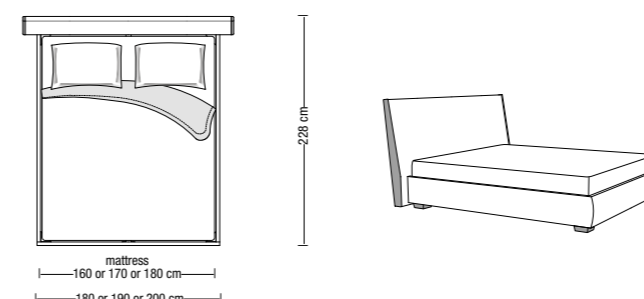

Base: half-hidden solid wood feet.

Wood finish: canaletto oak or coke oak.

Finiture legno
Wood finishes

Noce canaletto Rovere coke
Canaletto walnut Coke oak wood

IN206T 180-190-200

Letto 206 cm / Base Tailor 180cm
/ Base Tailor 190 cm
/ Base Tailor 200 cm

Bed 206 cm / Tailor base 180 cm
/ Tailor base 190 cm
/ Tailor base 200 cm

IN304T 190-200

Letto 304 cm / Base Tailor 190 cm
/ Base Tailor 200 cm

Bed 304 cm / Tailor base 190 cm
/ Tailor base 200 cm

IN206TC 180-190-200