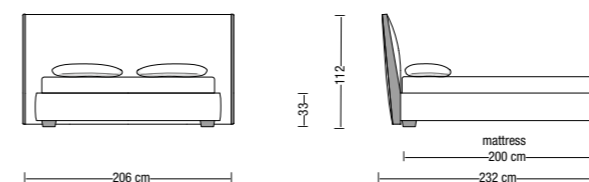

Base: half-hidden solid wood feet.

Wood finish: canaletto oak or coke oak.

Finiture legno
Wood finishes

Noce canaletto Rovere coke
Canaletto walnut Coke oak wood

IN206T 180-190-200

Letto 206 cm / Base Tailor 180cm
/ Base Tailor 190 cm
/ Base Tailor 200 cm

Bed 206 cm / Tailor base 180 cm
/ Tailor base 190 cm
/ Tailor base 200 cm

IN304T 190-200

Letto 304 cm / Base Tailor 190 cm
/ Base Tailor 200 cm

Bed 304 cm / Tailor base 190 cm
/ Tailor base 200 cm

IN206TC 180-190-200

Letto 206 cm / Base contenitore 180 cm
/ Base contenitore 190 cm
/ Base contenitore 200 cm

Bed 206 cm / Storage base 180 cm
/ Storage base 190 cm
/ Storage base 200 cm

IN304TC 190-200

Letto 304 cm / Base contenitore 190 cm
/ Base contenitore 200 cm