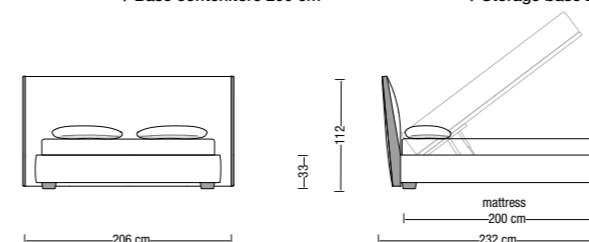

Bed 206 cm / Tailor base 180 cm
/ Tailor base 190 cm
/ Tailor base 200 cm

IN304T 190-200

Letto 304 cm / Base Tailor 190 cm
/ Base Tailor 200 cm

Bed 304 cm / Tailor base 190 cm
/ Tailor base 200 cm

IN206TC 180-190-200

Letto 206 cm / Base contenitore 180 cm
/ Base contenitore 190 cm
/ Base contenitore 200 cm

Bed 206 cm / Storage base 180 cm
/ Storage base 190 cm
/ Storage base 200 cm

IN304TC 190-200

Letto 304 cm / Base contenitore 190 cm
/ Base contenitore 200 cm

Bed 304 cm / Storage base 190 cm
/ Storage base 200 cm

IN206TQ

Letto 206 cm / Base Tailor 174 cm queen size
Bed 206 cm / Tailor base 174 cm queen size

IN206TCQ

Letto 206 cm / Base contenitore 174 cm queen size
Bed 206 cm / Storage base 174 cm queen size