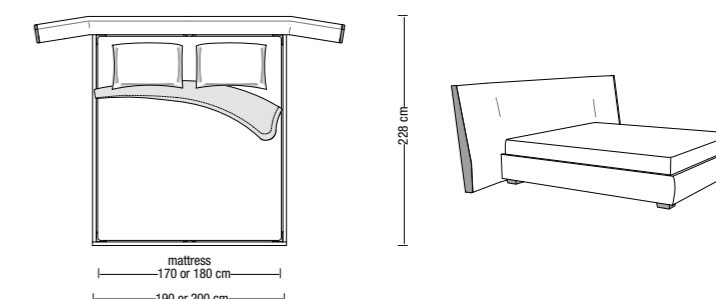

Base: half-hidden solid wood feet.

Wood finish: canaletto oak or coke oak.

Finiture legno
Wood finishes

Noce canaletto Rovere coke
Canaletto walnut Coke oak wood

IN206T 180-190-200

Letto 206 cm / Base Tailor 180cm
/ Base Tailor 190 cm
/ Base Tailor 200 cm

Bed 206 cm / Tailor base 180 cm
/ Tailor base 190 cm
/ Tailor base 200 cm

IN304T 190-200

Letto 304 cm / Base Tailor 190 cm
/ Base Tailor 200 cm

Bed 304 cm / Tailor base 190 cm
/ Tailor base 200 cm

IN206TC 180-190-200

Letto 206 cm / Base contenitore 180 cm
/ Base contenitore 190 cm
/ Base contenitore 200 cm

Bed 206 cm / Storage base 180 cm
/ Storage base 190 cm
/ Storage base 200 cm

IN304TC 190-200

Letto 304 cm / Base contenitore 190 cm
/ Base contenitore 200 cm